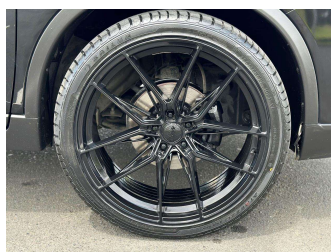

2014 Nissan X-Trail BLACKED OUT ON 22"S

Purchase Price **\$16,975**
Includes GST, Registration & Licensing

Finance may be available on this vehicle. Ask one of our friendly staff for more information.

Gain peace of mind with Mechanical Breakdown Insurance. **Ask us how.**

Top features
None Listed

Body Style
5 door, SUV

Odometer
157,397 km

Engine
1997 cc, In-Line

Fuel Type
Petrol

Transmission
Automatic

Wheels
-

VIN
7AT0DH6LX22019083

Interior
-

Safety
-

Reg No.
PPA379

Ext Colour
Black

History
Ex-Overseas, 2 owners

Seats
5 seats

CO2 Emissions
-

Energy Economy
-