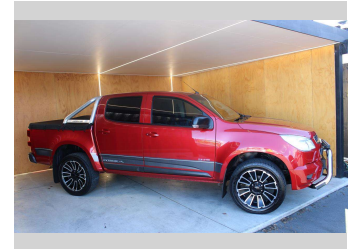

2013 Holden Colorado 4X2 EXTREME 2.8TD AUTO

Purchase Price **\$21,990**
Includes GST, Registration & Licensing

Finance may be available on this vehicle. Ask one of our friendly staff for more information.

Gain peace of mind with Mechanical Breakdown Insurance. **Ask us how.**

Top features
None Listed

Body Style
Ute

Odometer
111,043 km

Engine
2776 cc, Internal Combustion

Fuel Type
Diesel

Transmission
Automatic