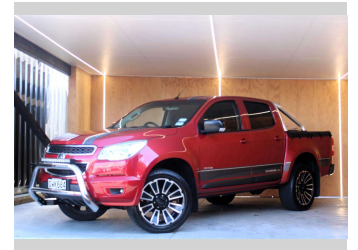

2013 Holden Colorado 4X2 EXTREME 2.8TD AUTO

Purchase Price **\$21,990**
Includes GST, Registration & Licensing

Finance may be available on this vehicle. Ask one of our friendly staff for more information.

Gain peace of mind with Mechanical Breakdown Insurance. **Ask us how.**

Top features
None Listed

Body Style
Ute

Odometer
111,043 km

Engine
2776 cc, Internal Combustion

Fuel Type
Diesel

Transmission
Automatic