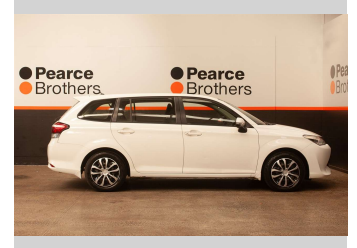

# 2016 Toyota Corolla GX, 1.5L, NZ NEW, STATION

**Purchase Price** **\$9,990**  
Includes GST, Registration & Licensing

Finance may be available on this vehicle. Ask one of our friendly staff for more information.

Body Style  
**4 door, Wagon**

Odometer  
**120,464 km**

Engine  
**1496 cc, Internal Combustion**

Fuel Type  
**Petrol**

Transmission  
**CVT**

Wheels  
-

VIN  
**JTDZE4GE701000556**

Interior  
-