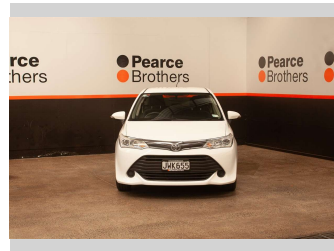

# 2016 Toyota Corolla GX, 1.5L, NZ NEW, STATION

**Purchase Price** **\$9,990**  
Includes GST, Registration & Licensing

Finance may be available on this vehicle. Ask one of our friendly staff for more information.

Body Style  
**4 door, Wagon**

Odometer  
**120,464 km**

Engine  
**1496 cc, Internal Combustion**

Fuel Type  
**Petrol**

Transmission  
**CVT**

Wheels  
-

VIN  
**JTDZE4GE701000556**

Interior  
-