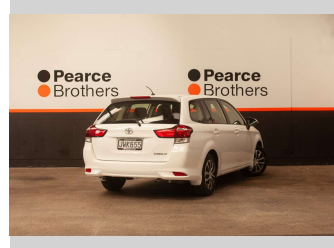

# 2016 Toyota Corolla GX, 1.5L, NZ NEW, STATION

**Purchase Price** **\$9,990**  
Includes GST, Registration & Licensing

Finance may be available on this vehicle. Ask one of our friendly staff for more information.

Body Style  
**4 door, Wagon**

Odometer  
**120,464 km**

Engine  
**1496 cc, Internal Combustion**

Fuel Type  
**Petrol**

Transmission  
**CVT**

Wheels  
-

VIN  
**JTDZE4GE701000556**

Interior  
-