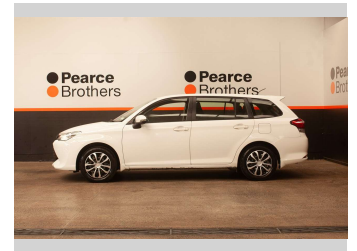

# 2016 Toyota Corolla GX, 1.5L, NZ NEW, STATION

**Purchase Price** **\$9,990**  
Includes GST, Registration & Licensing

Finance may be available on this vehicle. Ask one of our friendly staff for more information.

Body Style  
**4 door, Wagon**

Odometer  
**120,464 km**

Engine  
**1496 cc, Internal Combustion**

Fuel Type  
**Petrol**

Transmission  
**CVT**

Wheels  
-

VIN  
**JTDZE4GE701000556**

Interior  
-