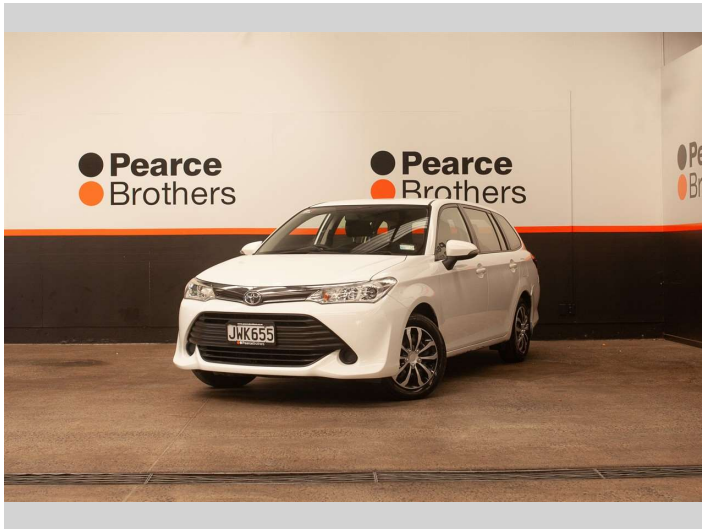

# 2016 Toyota Corolla GX, 1.5L, NZ NEW, STATION

**Purchase Price** **\$9,990**  
Includes GST, Registration & Licensing

Finance may be available on this vehicle. Ask one of our friendly staff for more information.

Body Style  
**4 door, Wagon**

Odometer  
**120,464 km**

Engine  
**1496 cc, Internal Combustion**

Fuel Type  
**Petrol**

Transmission  
**CVT**

Wheels  
-

VIN  
**JTDZE4GE701000556**

Interior  
-