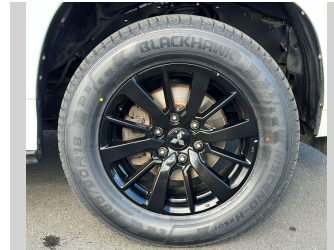

# 2016 Mitsubishi Pajero Sport VRX

**Purchase Price** **\$33,975**  
Includes GST, Registration & Licensing

Finance may be available on this vehicle. Ask one of our friendly staff for more information.

Gain peace of mind with Mechanical Breakdown Insurance. **Ask us how.**

**Top features**  
None Listed

Body Style  
**5 door, SUV**

Odometer  
**87,761 km**

Engine  
**2442 cc, In-Line**

Fuel Type  
**Diesel**

Transmission  
**Automatic, 4WD**

Wheels  
-

VIN  
**MMAGUKS10GH006389**

Interior  
-

Safety  
  
Based on 2024 UCSR rating for 15-22 models

Reg No.  
**KBU324**

Ext Colour  
**white**

History  
**NZ New**

Seats  
**7 seats**

CO2 Emissions  
★ ★ ☆ ☆ ☆ ☆  
**239 grams/km**

Energy Economy  
★ ★ ☆ ☆ ☆ ☆  
**Annual fuel cost of \$3,640**  
**9.2L per 100km**