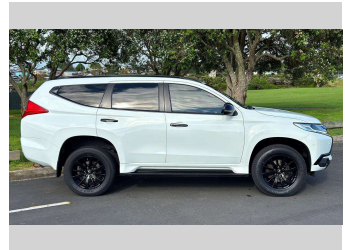

# 2016 Mitsubishi Pajero Sport VRX

**Purchase Price** **\$33,975**  
Includes GST, Registration & Licensing

Finance may be available on this vehicle. Ask one of our friendly staff for more information.

Gain peace of mind with Mechanical Breakdown Insurance. **Ask us how.**

**Top features**  
None Listed

Body Style  
**5 door, SUV**

Odometer  
**87,761 km**

Engine  
**2442 cc, In-Line**

Fuel Type  
**Diesel**

Transmission  
**Automatic, 4WD**

Wheels  
-

VIN  
**MMAGUKS10GH006389**