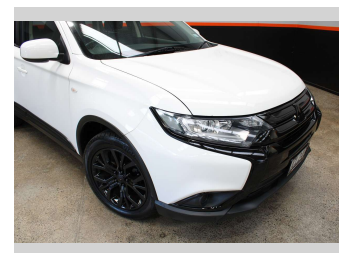

2015 Mitsubishi Outlander LS 2.0P BLACKED OUT

Purchase Price **\$14,990**
Includes GST, Registration & Licensing

Finance may be available on this vehicle. Ask one of our friendly staff for more information.

Body Style
5 door, Wagon

Odometer
146,227 km

Engine
1998 cc, Internal Combustion

Fuel Type
Petrol

Transmission
CVT

Wheels
-

VIN
JMFXTGF7WGZ000486

Interior
-