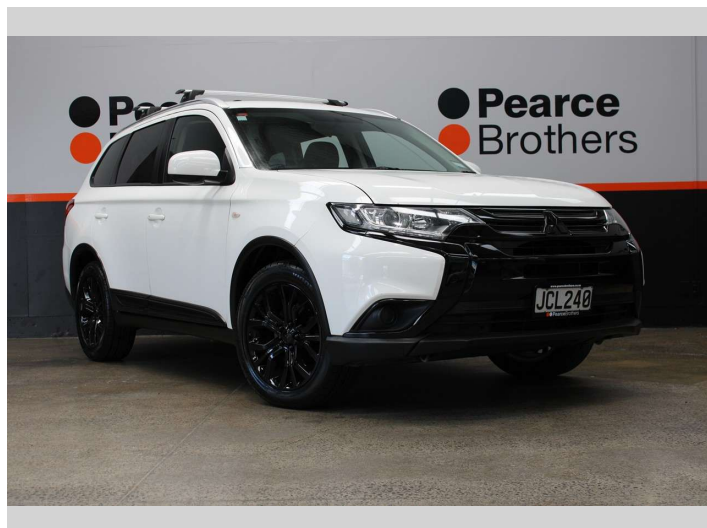

2015 Mitsubishi Outlander LS 2.0P BLACKED OUT

Purchase Price **\$14,990**
Includes GST, Registration & Licensing

Finance may be available on this vehicle. Ask one of our friendly staff for more information.

Body Style
5 door, Wagon

Odometer
146,227 km

Engine
1998 cc, Internal Combustion

Fuel Type
Petrol

Transmission
CVT

Wheels
-

VIN
JMFXTGF7WGZ000486

Interior
-