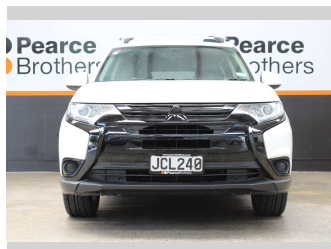

2015 Mitsubishi Outlander LS 2.0P BLACKED OUT

Purchase Price **\$14,990**
Includes GST, Registration & Licensing

Finance may be available on this vehicle. Ask one of our friendly staff for more information.

Body Style
5 door, Wagon

Odometer
146,227 km

Engine
1998 cc, Internal Combustion

Fuel Type
Petrol

Transmission
CVT

Wheels
-

VIN
JMFXTGF7WGZ000486

Interior
-