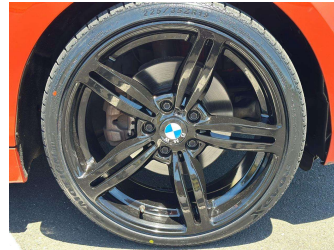

# 2012 BMW 116i SPORT LINE BLACKED OUT !!!

**Purchase Price** **\$12,975**  
Includes GST, Registration & Licensing

Finance may be available on this vehicle. Ask one of our friendly staff for more information.

Gain peace of mind with Mechanical Breakdown Insurance. **Ask us how.**

**Top features**  
None Listed

Body Style  
**5 door, Hatchback**

Odometer  
**51,363 km**

Engine  
**1598 cc, In-Line**

Fuel Type  
**Petrol**