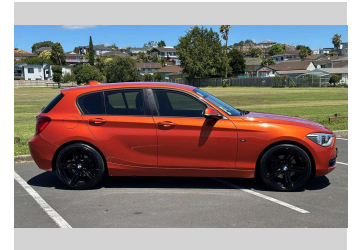

# 2012 BMW 116i SPORT LINE BLACKED OUT !!!

**Purchase Price** **\$12,975**  
Includes GST, Registration & Licensing

Finance may be available on this vehicle. Ask one of our friendly staff for more information.

Gain peace of mind with Mechanical Breakdown Insurance. **Ask us how.**

**Top features**  
None Listed

Body Style  
**5 door, Hatchback**

Odometer  
**51,363 km**

Engine  
**1598 cc, In-Line**

Fuel Type  
**Petrol**