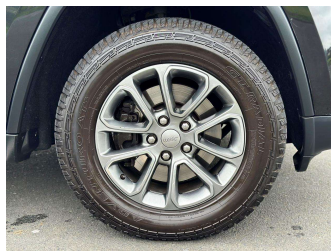

2014 Jeep GRAND CHEROKEE LAREDO 3.6P NZ NEW

Purchase Price **\$19,975**
Includes GST, Registration & Licensing

Finance may be available on this vehicle. Ask one of our friendly staff for more information.

Gain peace of mind with Mechanical Breakdown Insurance. **Ask us how.**

Top features

None Listed

Body Style
5 door, SUV

Odometer
174,343 km

Engine
3604 cc, In-Line

Fuel Type
Petrol

Transmission
Automatic, 4WD