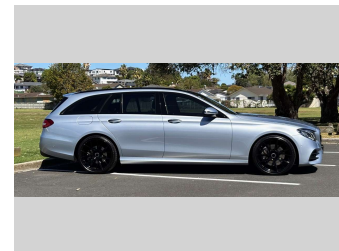

2017 Mercedes-Benz E 350 AMG SPORTS PACKAGE

Purchase Price **\$38,975**
Includes GST, Registration & Licensing

Finance may be available on this vehicle. Ask one of our friendly staff for more information.

Gain peace of mind with Mechanical Breakdown Insurance. **Ask us how.**

Top features
None Listed

Body Style
Station Wagon

Odometer
75,229 km

Engine
2987 cc, In-Line

Fuel Type
Diesel

Transmission
Automatic

Wheels
-