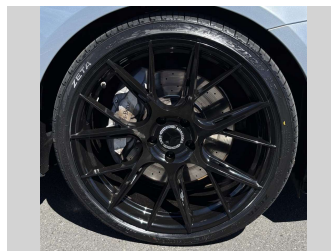

2017 Mercedes-Benz E 350 AMG SPORTS PACKAGE

Purchase Price **\$38,975**
Includes GST, Registration & Licensing

Finance may be available on this vehicle. Ask one of our friendly staff for more information.

Gain peace of mind with Mechanical Breakdown Insurance. **Ask us how.**

Top features
None Listed

Body Style
Station Wagon

Odometer
75,229 km

Engine
2987 cc, In-Line

Fuel Type
Diesel

Transmission
Automatic

Wheels
-