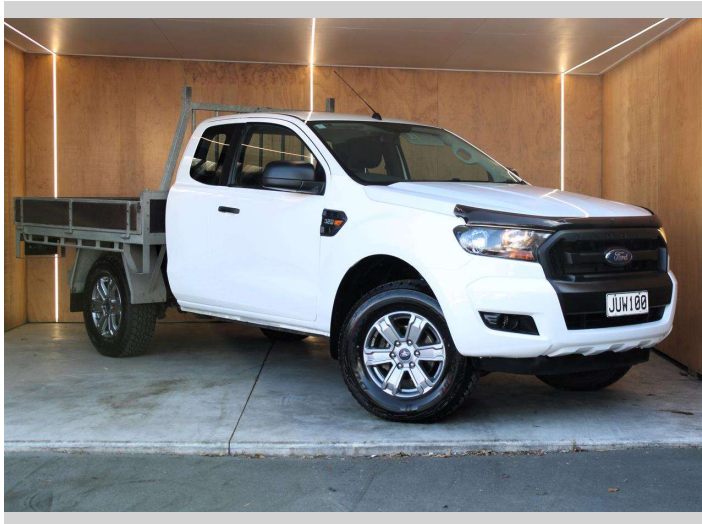

# 2016 Ford Ranger XL FLATDECK 4X4 NZ NEW

**Purchase Price**  
Includes GST, Registration & Licensing

## \$28,990

Finance may be available on this vehicle. Ask one of our friendly staff for more information.

UDC  
New Zealand's Finance Company  
MARAC  
MEANS FINANCE

Gain peace of mind with Mechanical Breakdown Insurance. **Ask us how.**

autosure  
INSURANCE

**Top features**

None Listed

Body Style  
**2 door, Ute**

Odometer  
**125,629 km**

Engine  
**3198 cc, Internal Combustion**

Fuel Type  
**Diesel**

Transmission  
**MANUAL, 4WD**