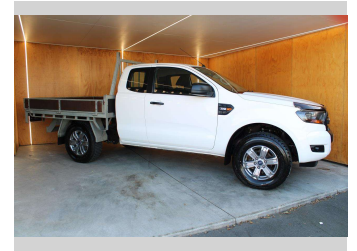

# 2016 Ford Ranger XL FLATDECK 4X4 NZ NEW

**Purchase Price**  
Includes GST, Registration & Licensing

## \$28,990

Finance may be available on this vehicle. Ask one of our friendly staff for more information.

UDC  
New Zealand's Finance Company  
MARAC  
MEANS FINANCE

Gain peace of mind with Mechanical Breakdown Insurance. **Ask us how.**

autosure  
INSURANCE

**Top features**

None Listed

Body Style  
**2 door, Ute**

Odometer  
**125,629 km**

Engine  
**3198 cc, Internal Combustion**

Fuel Type  
**Diesel**

Transmission  
**MANUAL, 4WD**