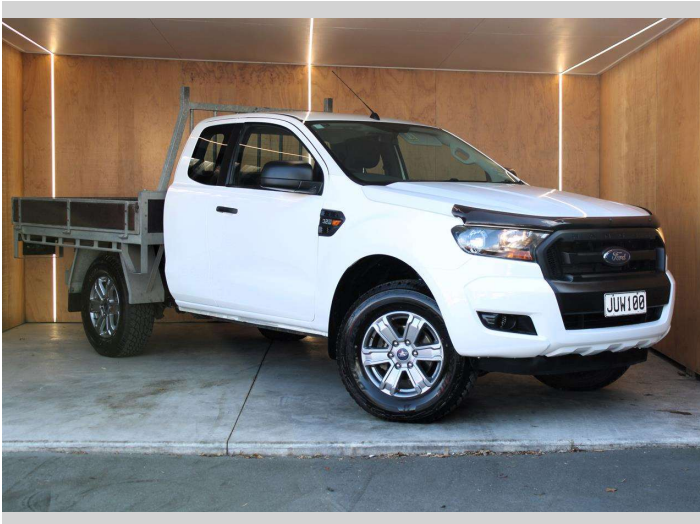

# 2016 Ford Ranger XL FLATDECK 4X4 NZ NEW

**Purchase Price**  
Includes GST, Registration & Licensing

## \$28,990

Finance may be available on this vehicle. Ask one of our friendly staff for more information.

UDC  
New Zealand's Finance Company  
MARAC  
MEANS FINANCE

Gain peace of mind with Mechanical Breakdown Insurance. **Ask us how.**

autosure  
INSURANCE

**Top features**

- » 4WD
- » 4WD/4x4

Body Style  
**2 door, Ute**

Odometer  
**125,629 km**

Engine  
**3198 cc, Internal Combustion**

Fuel Type  
**Diesel**

Transmission  
**MANUAL, 4WD**