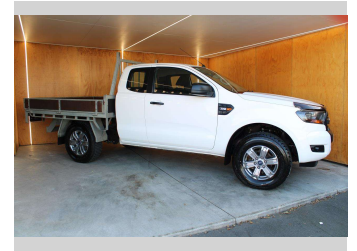

# 2016 Ford Ranger XL FLATDECK 4X4 NZ NEW

**Purchase Price**  
Includes GST, Registration & Licensing

## \$28,990

Finance may be available on this vehicle. Ask one of our friendly staff for more information.

UDC  
New Zealand's Finance Company  
MARAC  
MEANS FINANCE

Gain peace of mind with Mechanical Breakdown Insurance. **Ask us how.**

autosure  
INSURANCE

**Top features**

- » 4WD
- » 4WD/4x4

Body Style  
**2 door, Ute**

Odometer  
**125,629 km**

Engine  
**3198 cc, Internal Combustion**

Fuel Type  
**Diesel**

Transmission  
**MANUAL, 4WD**