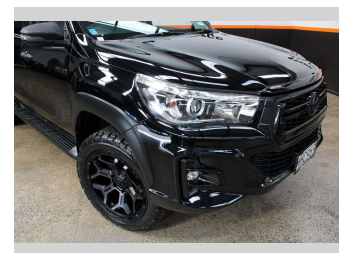

# 2019 Toyota Hilux SR5, CANOPY, NEW SHAPE

**Purchase Price** **\$36,990**  
Includes GST, Registration & Licensing

Finance may be available on this vehicle. Ask one of our friendly staff for more information.

Body Style  
**4 door, Ute**

Odometer  
**108,017 km**

Engine  
**2755 cc, Internal Combustion**

Fuel Type  
**Diesel**

Transmission  
**MANUAL**

Wheels  
-

VIN  
**MR0GA3DD700263503**

Interior  
-