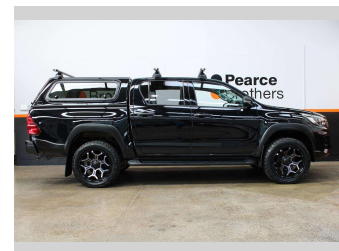

# 2019 Toyota Hilux SR5, CANOPY, NEW SHAPE

**Purchase Price** **\$36,990**  
Includes GST, Registration & Licensing

Finance may be available on this vehicle. Ask one of our friendly staff for more information.

Body Style  
**4 door, Ute**

Odometer  
**108,017 km**

Engine  
**2755 cc, Internal Combustion**

Fuel Type  
**Diesel**

Transmission  
**MANUAL**

Wheels  
-

VIN  
**MR0GA3DD700263503**

Interior  
-