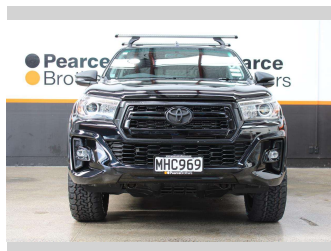

# 2019 Toyota Hilux SR5, CANOPY, NEW SHAPE

**Purchase Price** **\$36,990**  
Includes GST, Registration & Licensing

Finance may be available on this vehicle. Ask one of our friendly staff for more information.

Body Style  
**4 door, Ute**

Odometer  
**108,017 km**

Engine  
**2755 cc, Internal Combustion**

Fuel Type  
**Diesel**

Transmission  
**MANUAL**

Wheels  
-

VIN  
**MR0GA3DD700263503**

Interior  
-