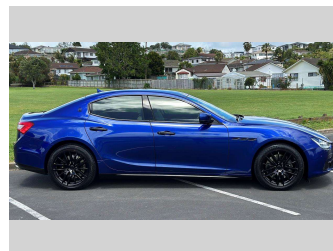

2014 Maserati Ghibli DV6 AUTO

Purchase Price

\$26,975

Includes GST, Registration & Licensing

Finance may be available on this vehicle. Ask one of our friendly staff for more information.

MARAC

Gain peace of mind with Mechanical Breakdown Insurance. **Ask us how.**

autosure
INSURANCE

Top features

None Listed

Body Style

4 door, Sedan

Odometer

60,897 km

Engine

2987 cc, In-Line

Fuel Type

Diesel

Transmission

Auto Tiptronic, Rear Wheel

Wheels

-

VIN