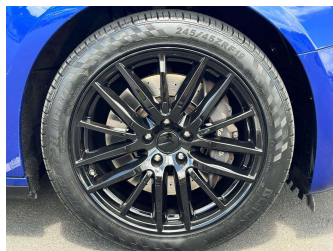

2014 Maserati Ghibli DV6 AUTO

Purchase Price

\$26,975

Includes GST, Registration & Licensing

Finance may be available on this vehicle. Ask one of our friendly staff for more information.

MARAC

Gain peace of mind with Mechanical Breakdown Insurance. **Ask us how.**

autosure
INSURANCE

Top features

None Listed

Body Style

4 door, Sedan

Odometer

60,897 km

Engine

2987 cc, In-Line

Fuel Type

Diesel

Transmission

Auto Tiptronic, Rear Wheel

Wheels

-

VIN