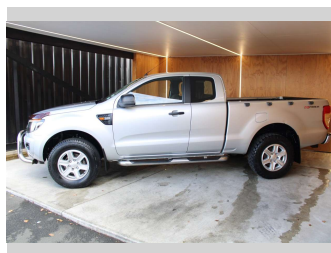

# 2014 Ford Ranger XL, SUPER CAB, DIESEL

**Purchase Price** **\$17,990**  
Includes GST, Registration & Licensing

Finance may be available on this vehicle. Ask one of our friendly staff for more information.

Body Style  
**2 door, Ute**

Odometer  
**154,697 km**

Engine  
**3199 cc, Internal Combustion**

Fuel Type  
**Diesel**

Transmission  
**MANUAL**

Wheels  
-

VIN  
**MNAUM2F50EW287056**

Interior  
-