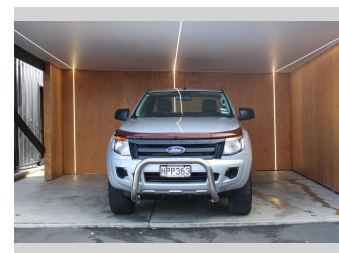

# 2014 Ford Ranger XL, SUPER CAB, DIESEL

**Purchase Price** **\$17,990**  
Includes GST, Registration & Licensing

Finance may be available on this vehicle. Ask one of our friendly staff for more information.