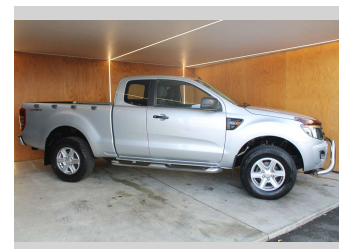

# 2014 Ford Ranger XL, SUPER CAB, DIESEL

**Purchase Price** **\$17,990**  
Includes GST, Registration & Licensing

Finance may be available on this vehicle. Ask one of our friendly staff for more information.

Body Style  
**2 door, Ute**

Odometer  
**154,697 km**

Engine  
**3199 cc, Internal Combustion**

Fuel Type  
**Diesel**

Transmission  
**MANUAL**

Wheels  
-

VIN  
**MNAUM2F50EW287056**

Interior  
-