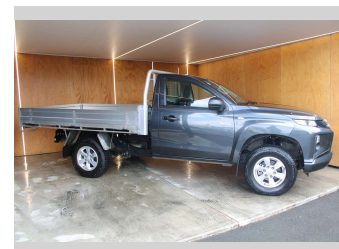

2022 Mitsubishi Triton GLX, SINGLE CAB, FLATDECK

Purchase Price **\$29,990**
Includes GST, Registration & Licensing

Finance may be available on this vehicle. Ask one of our friendly staff for more information.

Body Style
2 door, Ute

Odometer
28,943 km

Engine
2442 cc, Internal Combustion

Fuel Type
Diesel

Transmission
Automatic

Wheels
-

VIN
MMAYLKK10NH009212

Interior
-