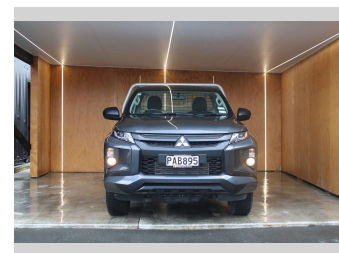

2022 Mitsubishi Triton GLX, SINGLE CAB, FLATDECK

Purchase Price **\$29,990**
Includes GST, Registration & Licensing

Finance may be available on this vehicle. Ask one of our friendly staff for more information.

Body Style
2 door, Ute

Odometer
28,943 km

Engine
2442 cc, Internal Combustion

Fuel Type
Diesel

Transmission
Automatic

Wheels
-

VIN
MMAYLKK10NH009212

Interior
-