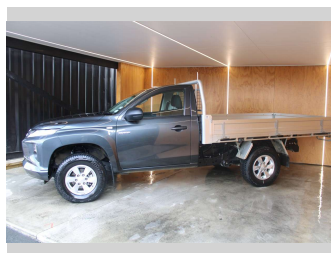

2022 Mitsubishi Triton GLX, SINGLE CAB, FLATDECK

Purchase Price **\$29,990**
Includes GST, Registration & Licensing

Finance may be available on this vehicle. Ask one of our friendly staff for more information.

Body Style
2 door, Ute

Odometer
28,943 km

Engine
2442 cc, Internal Combustion

Fuel Type
Diesel

Transmission
Automatic

Wheels
-

VIN
MMAYLKK10NH009212

Interior
-