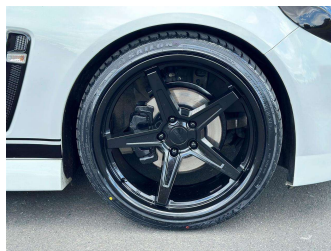

# 2015 Holden Commodore VF2 SV6 WAGON

**Purchase Price** **\$24,975**  
Includes GST, Registration & Licensing

Finance may be available on this vehicle. Ask one of our friendly staff for more information.

Gain peace of mind with Mechanical Breakdown Insurance. **Ask us how.**

**Top features**

None Listed

Body Style  
**5 door, Station Wagon**

Odometer  
**188,764 km**

Engine  
**3564 cc, In-Line**

Fuel Type  
**Petrol**