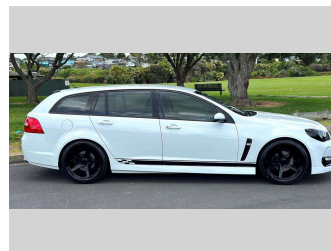

# 2015 Holden Commodore VF2 SV6 WAGON

**Purchase Price** **\$24,975**  
Includes GST, Registration & Licensing

Finance may be available on this vehicle. Ask one of our friendly staff for more information.

Gain peace of mind with Mechanical Breakdown Insurance. **Ask us how.**

**Top features**

None Listed

Body Style  
**5 door, Station Wagon**

Odometer  
**188,764 km**

Engine  
**3564 cc, In-Line**

Fuel Type  
**Petrol**