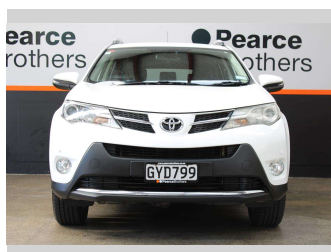

# 2013 Toyota RAV4 GXL 2.5L NZ NEW

**Purchase Price** **\$13,990**  
Includes GST, Registration & Licensing

Finance may be available on this vehicle. Ask one of our friendly staff for more information.

Gain peace of mind with Mechanical Breakdown Insurance. **Ask us how.**

Body Style  
**4 door, Wagon**

Odometer  
**186,096 km**

Engine  
**2494 cc, Internal Combustion**

Fuel Type  
**Petrol**

Transmission  
**Automatic**

Wheels  
-

VIN  
**JTMDFREX30D012354**

Interior  
-