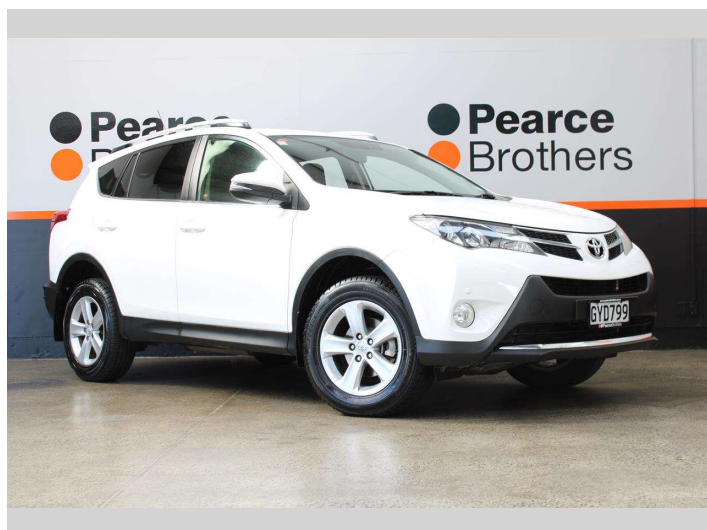

# 2013 Toyota RAV4 GXL 2.5L NZ NEW

**Purchase Price** **\$13,990**  
Includes GST, Registration & Licensing

Finance may be available on this vehicle. Ask one of our friendly staff for more information.

Gain peace of mind with Mechanical Breakdown Insurance. **Ask us how.**

Body Style  
**4 door, Wagon**

Odometer  
**186,096 km**

Engine  
**2494 cc, Internal Combustion**

Fuel Type  
**Petrol**

Transmission  
**Automatic**

Wheels  
-

VIN  
**JTMDFREX30D012354**

Interior  
-