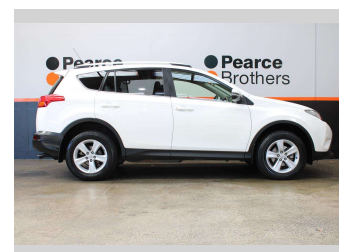

# 2013 Toyota RAV4 GXL 2.5L NZ NEW

**Purchase Price** **\$13,990**  
Includes GST, Registration & Licensing

Finance may be available on this vehicle. Ask one of our friendly staff for more information.

Gain peace of mind with Mechanical Breakdown Insurance. **Ask us how.**

Body Style  
**4 door, Wagon**

Odometer  
**186,096 km**

Engine  
**2494 cc, Internal Combustion**

Fuel Type  
**Petrol**

Transmission  
**Automatic**

Wheels  
-

VIN  
**JTMDFREX30D012354**

Interior  
-