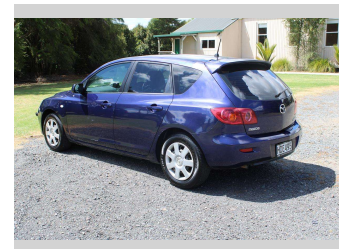

2004 Mazda Axela 1.5L ECONOMICAL HATCH

Purchase Price **\$3,990**
Includes GST, Registration & Licensing

Finance may be available on this vehicle. Ask one of our friendly staff for more information.

Gain peace of mind with Mechanical Breakdown Insurance. **Ask us how.**

Top features
None Listed

Body Style
Hatchback

Odometer
189,134 km

Engine
1490 cc, Internal Combustion

Fuel Type
Petrol

Transmission
Automatic

Wheels
-

VIN
7AT0C13JX13129820

Interior
-

Safety
-

Reg No.
HDE495

Ext Colour
Blue

History
Ex-Overseas

Seats
5 seats

CO2 Emissions
-

Energy Economy
-