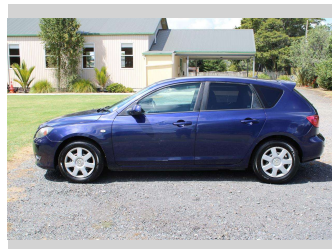

2004 Mazda Axela 1.5L ECONOMICAL HATCH

Purchase Price **\$3,990**
Includes GST, Registration & Licensing

Finance may be available on this vehicle. Ask one of our friendly staff for more information.

Gain peace of mind with Mechanical Breakdown Insurance. **Ask us how.**

Top features
None Listed

Body Style
Hatchback

Odometer
189,134 km

Engine
1490 cc, Internal Combustion

Fuel Type
Petrol

Transmission
Automatic

Wheels
-

VIN
7AT0C13JX13129820

Interior
-

Safety
-

Reg No.
HDE495

Ext Colour
Blue

History
Ex-Overseas

Seats
5 seats

CO2 Emissions
-

Energy Economy
-