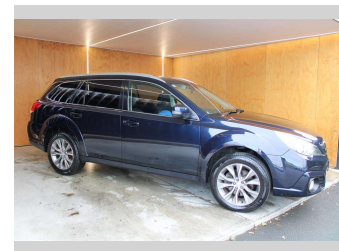

2014 Subaru OUTBACK 2.5P 4WD NZ NEW

Purchase Price **\$10,990**
Includes GST, Registration & Licensing

Finance may be available on this vehicle. Ask one of our friendly staff for more information.

Gain peace of mind with Mechanical Breakdown Insurance. **Ask us how.**

Top features
None Listed

Body Style
Station Wagon

Odometer
190,573 km

Engine
2457 cc, Internal Combustion

Fuel Type
Petrol

Transmission
Automatic, 4WD

Wheels
-

VIN
JF2BRMKC5EG061169

Interior
-

Safety
-

Reg No.
HFC649

Ext Colour
Blue

History
NZ New

Seats
5 seats

CO2 Emissions
-

Energy Economy
-