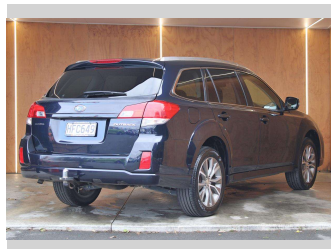

2014 Subaru OUTBACK 2.5P 4WD NZ NEW

Purchase Price **\$10,990**
Includes GST, Registration & Licensing

Finance may be available on this vehicle. Ask one of our friendly staff for more information.

Gain peace of mind with Mechanical Breakdown Insurance. **Ask us how.**

Top features
None Listed

Body Style
Station Wagon

Odometer
190,573 km

Engine
2457 cc, Internal Combustion

Fuel Type
Petrol

Transmission
Automatic, 4WD

Wheels
-

VIN
JF2BRMKC5EG061169

Interior
-

Safety
-

Reg No.
HFC649

Ext Colour
Blue

History
NZ New

Seats
5 seats

CO2 Emissions
-

Energy Economy
-