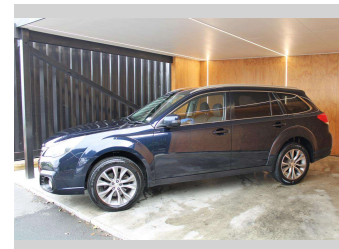

2014 Subaru OUTBACK 2.5P 4WD NZ NEW

Purchase Price **\$10,990**
Includes GST, Registration & Licensing

Finance may be available on this vehicle. Ask one of our friendly staff for more information.

Gain peace of mind with Mechanical Breakdown Insurance. **Ask us how.**

Top features
None Listed

Body Style
Station Wagon

Odometer
190,573 km

Engine
2457 cc, Internal Combustion

Fuel Type
Petrol

Transmission
Automatic, 4WD

Wheels
-

VIN
JF2BRMKC5EG061169

Interior
-

Safety
-

Reg No.
HFC649

Ext Colour
Blue

History
NZ New

Seats
5 seats

CO2 Emissions
-

Energy Economy
-