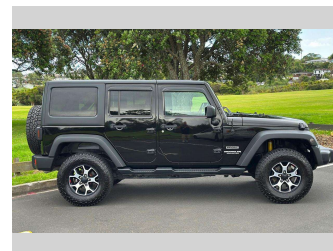

# 2016 Jeep WRANGLER SPORT UNLIMITED 3.6P

**Purchase Price** **\$34,975**  
Includes GST, Registration & Licensing

Finance may be available on this vehicle. Ask one of our friendly staff for more information.

Gain peace of mind with Mechanical Breakdown Insurance. **Ask us how.**

**Top features**  
None Listed

Body Style  
**5 door, SUV**

Odometer  
**121,024 km**

Engine  
**3600 cc, In-Line**

Fuel Type  
**Petrol**