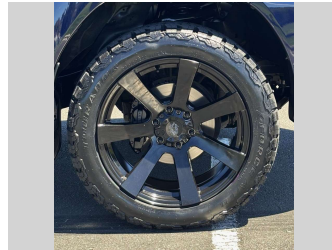

2021 Toyota Hilux SR, 20" MAGS, CANOPY

Purchase Price **\$41,975**
Includes GST, Registration & Licensing

Finance may be available on this vehicle. Ask one of our friendly staff for more information.

Gain peace of mind with Mechanical Breakdown Insurance. **Ask us how.**

Top features
None Listed

Body Style
4 door, Ute

Odometer
95,259 km

Engine
2755 cc, In-Line

Fuel Type
Diesel

Transmission
Automatic

Wheels
-

VIN
MR0JA3DDX00371457

Interior
-

Safety
-

Reg No.
NRZ667

Ext Colour
Blue

History
NZ New, 2 owners

Seats
5 seats

CO2 Emissions
-

Energy Economy
-