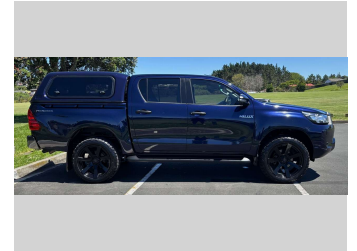

2021 Toyota Hilux SR, 20" MAGS, CANOPY

Purchase Price **\$41,975**
Includes GST, Registration & Licensing

Finance may be available on this vehicle. Ask one of our friendly staff for more information.

Gain peace of mind with Mechanical Breakdown Insurance. **Ask us how.**

Top features
None Listed

Body Style
4 door, Ute

Odometer
95,259 km

Engine
2755 cc, In-Line

Fuel Type
Diesel

Transmission
Automatic

Wheels
-

VIN
MR0JA3DDX00371457

Interior
-

Safety
-

Reg No.
NRZ667

Ext Colour
Blue

History
NZ New, 2 owners

Seats
5 seats

CO2 Emissions
-

Energy Economy
-