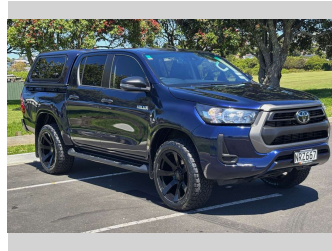

2021 Toyota Hilux SR, 20" MAGS, CANOPY

Purchase Price **\$41,975**
Includes GST, Registration & Licensing

Finance may be available on this vehicle. Ask one of our friendly staff for more information.

Gain peace of mind with Mechanical Breakdown Insurance. **Ask us how.**

Top features
None Listed

Body Style
4 door, Ute

Odometer
95,259 km

Engine
2755 cc, In-Line

Fuel Type
Diesel

Transmission
Automatic

Wheels
-

VIN
MR0JA3DDX00371457

Interior
-

Safety
-

Reg No.
NRZ667

Ext Colour
Blue

History
NZ New, 2 owners

Seats
5 seats

CO2 Emissions
-

Energy Economy
-