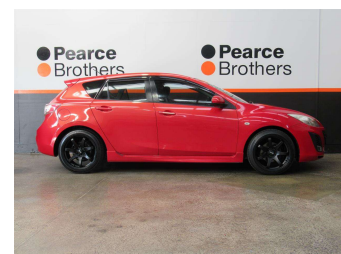

# 2010 Mazda Axela 1.5 AUTO HATCH, BRAND NEW

**Purchase Price** **\$10,990**  
Includes GST, Registration & Licensing

Finance may be available on this vehicle. Ask one of our friendly staff for more information.

Body Style  
**Hatchback**

Odometer  
**150,216 km**

Engine  
**1490 cc, Internal Combustion**

Fuel Type  
**Petrol**

Transmission  
**CVT**

Wheels  
-

VIN  
**7AT0C13JX18112494**

Interior  
-