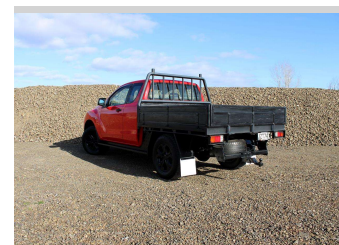

2016 Mazda BT-50 GLX 2WD AUTO EXTRA CAB

Purchase Price **\$18,990**
Includes GST, Registration & Licensing

Finance may be available on this vehicle. Ask one of our friendly staff for more information.

UDC
New Zealand's Finance Company
MARAC
MEANS FINANCE

Gain peace of mind with Mechanical Breakdown Insurance. **Ask us how.**

autosure
INSURANCE

Top features
None Listed

Body Style
4 door, Ute

Odometer
160,256 km

Engine
3198 cc, Internal Combustion

Fuel Type
Diesel