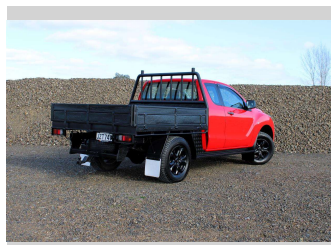

2016 Mazda BT-50 GLX 2WD AUTO EXTRA CAB

Purchase Price **\$18,990**
Includes GST, Registration & Licensing

Finance may be available on this vehicle. Ask one of our friendly staff for more information.

UDC
New Zealand's Finance Company
MARAC
MEANS FINANCE

Gain peace of mind with Mechanical Breakdown Insurance. **Ask us how.**

autosure
INSURANCE

Top features
None Listed

Body Style
4 door, Ute

Odometer
160,256 km

Engine
3198 cc, Internal Combustion

Fuel Type
Diesel