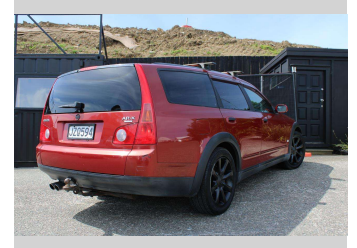

2005 Nissan STAGEA A-RX, AWD!!, BLACKED OUT

Purchase Price **\$4,990**
Includes GST, Registration & Licensing

Finance may be available on this vehicle. Ask one of our friendly staff for more information.

Gain peace of mind with Mechanical Breakdown Insurance. **Ask us how.**

Top features
None Listed

Body Style
Station Wagon

Odometer
237,575 km

Engine
3490 cc, Internal Combustion

Fuel Type
Petrol

Transmission
Automatic, 4WD