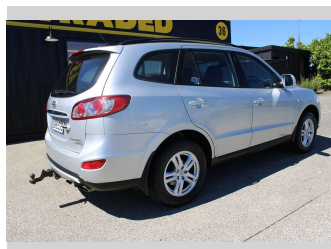

2012 Hyundai Santa Fe 2.2R NZ NEW, AWD, 7 SEATS

Purchase Price **\$4,885**
Includes GST, Registration & Licensing

Finance may be available on this vehicle. Ask one of our friendly staff for more information.

UDC
New Zealand's Finance Company
MARRAC
MEANS FINANCE

Gain peace of mind with Mechanical Breakdown Insurance. **Ask us how.**

autosure
INSURANCE

Top features
None Listed

Body Style
SUV / 4x4

Odometer
280,744 km