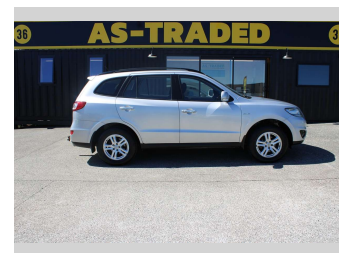

2012 Hyundai Santa Fe 2.2R NZ NEW, AWD, 7 SEATS

Purchase Price **\$4,885**
Includes GST, Registration & Licensing

Finance may be available on this vehicle. Ask one of our friendly staff for more information.

UDC
New Zealand's Finance Company
MARRAC
MEANS FINANCE

Gain peace of mind with Mechanical Breakdown Insurance. **Ask us how.**

autosure
INSURANCE

Top features
None Listed

Body Style
SUV / 4x4

Odometer
280,744 km