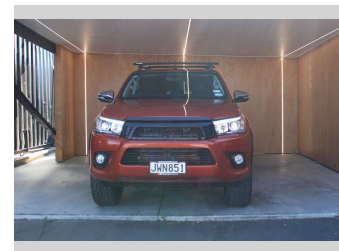

2016 Toyota Hilux SR5, CANOPY, BRAND NEW 20"

Purchase Price **\$27,990**
Includes GST, Registration & Licensing

Finance may be available on this vehicle. Ask one of our friendly staff for more information.

Body Style
4 door, Ute

Odometer
220,445 km

Engine
2755 cc, Internal Combustion

Fuel Type
Diesel

Transmission
MANUAL

Wheels
-

VIN
MROGA3DD500260793

Interior
-