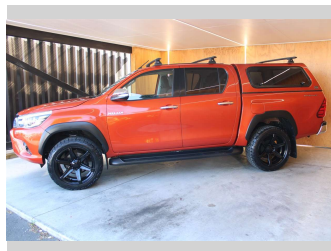

2016 Toyota Hilux SR5, CANOPY, BRAND NEW 20"

Purchase Price **\$27,990**
Includes GST, Registration & Licensing

Finance may be available on this vehicle. Ask one of our friendly staff for more information.

Body Style
4 door, Ute

Odometer
220,445 km

Engine
2755 cc, Internal Combustion

Fuel Type
Diesel

Transmission
MANUAL

Wheels
-

VIN
MROGA3DD500260793

Interior
-