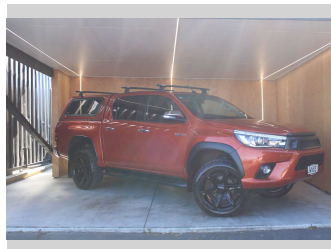

2016 Toyota Hilux SR5, CANOPY, BRAND NEW 20"

Purchase Price **\$27,990**
Includes GST, Registration & Licensing

Finance may be available on this vehicle. Ask one of our friendly staff for more information.

Body Style
4 door, Ute

Odometer
220,445 km

Engine
2755 cc, Internal Combustion

Fuel Type
Diesel

Transmission
MANUAL

Wheels
-

VIN
MROGA3DD500260793

Interior
-