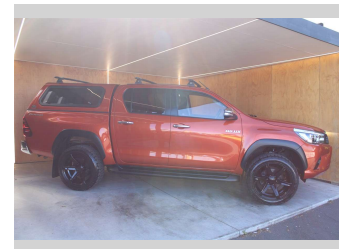

2016 Toyota Hilux SR5, CANOPY, BRAND NEW 20"

Purchase Price **\$27,990**
Includes GST, Registration & Licensing

Finance may be available on this vehicle. Ask one of our friendly staff for more information.

Body Style
4 door, Ute

Odometer
220,445 km

Engine
2755 cc, Internal Combustion

Fuel Type
Diesel

Transmission
MANUAL

Wheels
-

VIN
MROGA3DD500260793

Interior
-