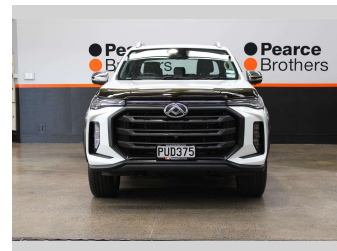

2023 LDV T60 LUX, 4WD, HARD LID

Purchase Price **\$34,990**
Includes GST, Registration & Licensing

Finance may be available on this vehicle. Ask one of our friendly staff for more information.

Gain peace of mind with Mechanical Breakdown Insurance. **Ask us how.**

Body Style
4 door, Ute

Odometer
6,879 km

Engine
1996 cc, Internal Combustion

Fuel Type
Diesel

Transmission
Automatic, 4WD

Wheels
-

VIN
LSFAM11C6NA108558

Interior
-