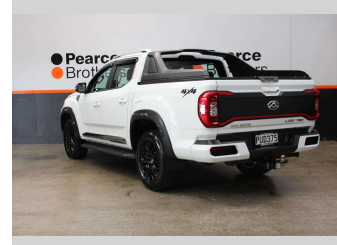

2023 LDV T60 LUX, 4WD, HARD LID

Purchase Price **\$34,990**
Includes GST, Registration & Licensing

Finance may be available on this vehicle. Ask one of our friendly staff for more information.

Gain peace of mind with Mechanical Breakdown Insurance. **Ask us how.**

Body Style
4 door, Ute

Odometer
6,879 km

Engine
1996 cc, Internal Combustion

Fuel Type
Diesel

Transmission
Automatic, 4WD

Wheels
-

VIN
LSFAM11C6NA108558

Interior
-

Safety
-

Reg No.
PUD375

Ext Colour
White

History
NZ New

Seats
5 seats

CO2 Emissions
-

Energy Economy
-

Stock ID: 27486