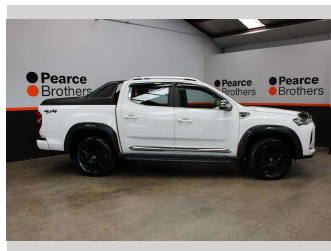

2023 LDV T60 LUX, 4WD, HARD LID

Purchase Price **\$34,990**
Includes GST, Registration & Licensing

Finance may be available on this vehicle. Ask one of our friendly staff for more information.

Gain peace of mind with Mechanical Breakdown Insurance. **Ask us how.**

Body Style
4 door, Ute

Odometer
6,879 km

Engine
1996 cc, Internal Combustion

Fuel Type
Diesel

Transmission
Automatic, 4WD

Wheels
-

VIN
LSFAM11C6NA108558

Interior
-

Safety
-

Reg No.
PUD375

Ext Colour
White

History
NZ New

Seats
5 seats

CO2 Emissions
-

Energy Economy
-

Stock ID: 27486