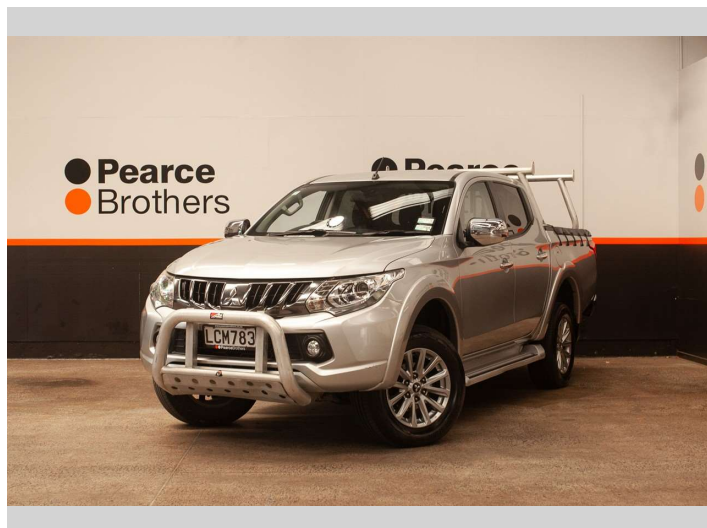

# 2017 Mitsubishi Triton GLS, 4X4, LADDER RACK

**Purchase Price** **\$24,990**  
Includes GST, Registration & Licensing

Finance may be available on this vehicle. Ask one of our friendly staff for more information.

Body Style  
**4 door, Ute**

Odometer  
**130,586 km**

Engine  
**2442 cc, Internal Combustion**

Fuel Type  
**Diesel**

Transmission  
**Automatic**

Wheels  
-

VIN  
**MMAJYKL10HH019621**

Interior  
-