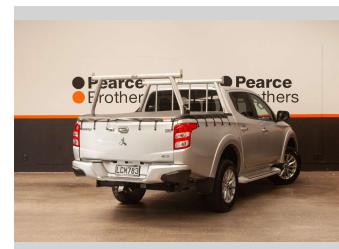

# 2017 Mitsubishi Triton GLS, 4X4, LADDER RACK

**Purchase Price** **\$24,990**  
Includes GST, Registration & Licensing

Finance may be available on this vehicle. Ask one of our friendly staff for more information.

Body Style  
**4 door, Ute**

Odometer  
**130,586 km**

Engine  
**2442 cc, Internal Combustion**

Fuel Type  
**Diesel**

Transmission  
**Automatic**

Wheels  
-

VIN  
**MMAJYKL10HH019621**

Interior  
-