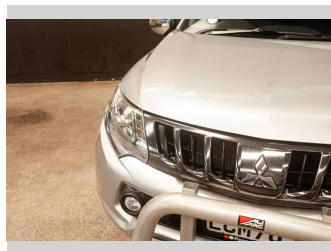

# 2017 Mitsubishi Triton GLS, 4X4, LADDER RACK

**Purchase Price** **\$24,990**  
Includes GST, Registration & Licensing

Finance may be available on this vehicle. Ask one of our friendly staff for more information.