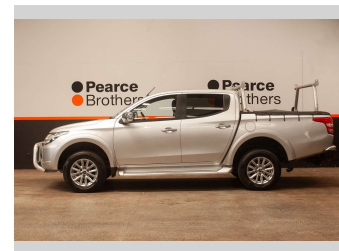

# 2017 Mitsubishi Triton GLS, 4X4, LADDER RACK

**Purchase Price** **\$24,990**  
Includes GST, Registration & Licensing

Finance may be available on this vehicle. Ask one of our friendly staff for more information.

Body Style  
**4 door, Ute**

Odometer  
**130,586 km**

Engine  
**2442 cc, Internal Combustion**

Fuel Type  
**Diesel**

Transmission  
**Automatic**

Wheels  
-

VIN  
**MMAJYKL10HH019621**

Interior  
-