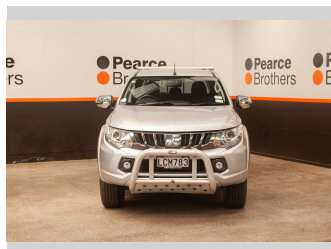

# 2017 Mitsubishi Triton GLS, 4X4, LADDER RACK

**Purchase Price** **\$24,990**  
Includes GST, Registration & Licensing

Finance may be available on this vehicle. Ask one of our friendly staff for more information.

Body Style  
**4 door, Ute**

Odometer  
**130,586 km**

Engine  
**2442 cc, Internal Combustion**

Fuel Type  
**Diesel**

Transmission  
**Automatic**

Wheels  
-

VIN  
**MMAJYKL10HH019621**

Interior  
-