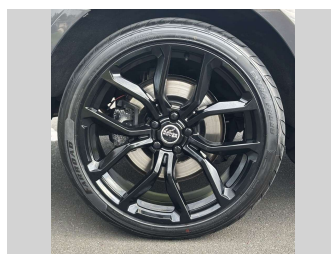

# 2014 Land Rover Range Rover Sport 3.0 PETROL V6

**Purchase Price** **\$42,975**  
Includes GST, Registration & Licensing

Finance may be available on this vehicle. Ask one of our friendly staff for more information.

Gain peace of mind with Mechanical Breakdown Insurance. **Ask us how.**

**Top features**  
None Listed

Body Style  
**5 door, SUV**

Odometer  
**129,083 km**

Engine  
**2994 cc, In-Line**

Fuel Type  
**Petrol**