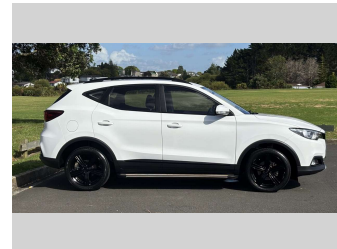

2021 MG ZS ESSENCE 1.0PT

Purchase Price **\$21,975**
Includes GST, Registration & Licensing

Finance may be available on this vehicle. Ask one of our friendly staff for more information.

Gain peace of mind with Mechanical Breakdown Insurance. **Ask us how.**

Top features
None Listed

Body Style
5 door, SUV

Odometer
14,841 km

Engine
999 cc, In-Line

Fuel Type
Petrol

Transmission
Automatic

Wheels
-

VIN
LSJW74C93LZ046654

Interior
-

Safety
-

Reg No.
RAD488

Ext Colour
white

History
NZ New, 2 owners

Seats
5 seats

CO2 Emissions
-

Energy Economy
-