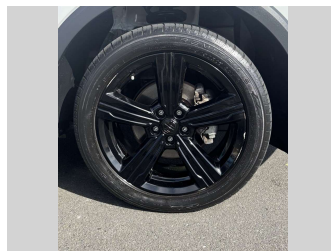

2021 MG ZS ESSENCE 1.0PT

Purchase Price **\$21,975**
Includes GST, Registration & Licensing

Finance may be available on this vehicle. Ask one of our friendly staff for more information.

Gain peace of mind with Mechanical Breakdown Insurance. **Ask us how.**

Top features
None Listed

Body Style
5 door, SUV

Odometer
14,841 km

Engine
999 cc, In-Line

Fuel Type
Petrol

Transmission
Automatic

Wheels
-

VIN
LSJW74C93LZ046654

Interior
-

Safety
-

Reg No.
RAD488

Ext Colour
white

History
NZ New, 2 owners

Seats
5 seats

CO2 Emissions
-

Energy Economy
-