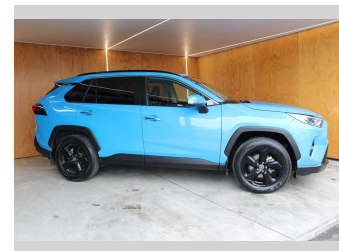

2020 Toyota RAV4 LIMITED, 4X4, HYBRID, NZ NEW

Purchase Price
Includes GST, Registration & Licensing

\$35,990

Finance may be available on this vehicle. Ask one of our friendly staff for more information.

Gain peace of mind with Mechanical Breakdown Insurance. **Ask us how.**

Top features

None Listed

Body Style
5 door, Wagon

Odometer
106,617 km

Engine
2487 cc, Hybrid

Fuel Type
Petrol

Transmission
Automatic, 4WD

Wheels
-

VIN
JTMDW3FV90D08XXXX

Interior
-

Safety

Based on 2019 ANCAP rating for 19+ models

Reg No.
NDD288

Ext Colour
Blue

History
NZ New

Seats
5 seats