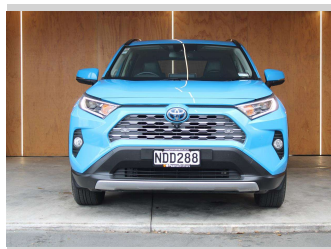

2020 Toyota RAV4 LIMITED, 4X4, HYBRID, NZ NEW

Purchase Price
Includes GST, Registration & Licensing

\$35,990

Finance may be available on this vehicle. Ask one of our friendly staff for more information.

Gain peace of mind with Mechanical Breakdown Insurance. **Ask us how.**

Top features

None Listed

Body Style
5 door, Wagon

Odometer
106,617 km

Engine
2487 cc, Hybrid

Fuel Type
Petrol

Transmission
Automatic, 4WD

Wheels
-

VIN
JTMDW3FV90D08XXXX

Interior
-

Safety

Based on 2019 ANCAP rating for 19+ models

Reg No.
NDD288

Ext Colour
Blue

History
NZ New

Seats
5 seats