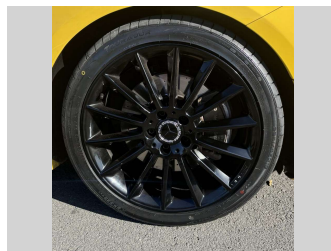

2019 Mercedes-Benz Cla 200 1.3P/7AT

Purchase Price **\$29,975**
Includes GST, Registration & Licensing

Finance may be available on this vehicle. Ask one of our friendly staff for more information.

Gain peace of mind with Mechanical Breakdown Insurance. **Ask us how.**

Top features
None Listed

Body Style
4 door, Sedan

Odometer
112,186 km

Engine
1332 cc, In-Line

Fuel Type
Petrol

Transmission
Automatic, Front Wheel

Wheels
-

VIN
WDD1183872N000497

Interior
-

Safety
-

Reg No.
MKT637

Ext Colour
YELLOW

History
NZ New, 3 owners

Seats
5 seats

CO2 Emissions
-

Energy Economy
-