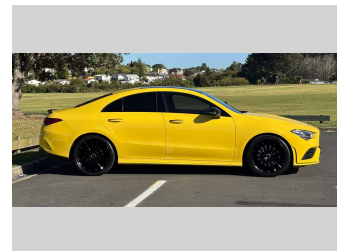

2019 Mercedes-Benz Cla 200 1.3P/7AT

Purchase Price **\$29,975**
Includes GST, Registration & Licensing

Finance may be available on this vehicle. Ask one of our friendly staff for more information.

Gain peace of mind with Mechanical Breakdown Insurance. **Ask us how.**

Top features
None Listed

Body Style
4 door, Sedan

Odometer
112,186 km

Engine
1332 cc, In-Line

Fuel Type
Petrol

Transmission
Automatic, Front Wheel

Wheels
-

VIN
WDD1183872N000497

Interior
-

Safety
-

Reg No.
MKT637

Ext Colour
YELLOW

History
NZ New, 3 owners

Seats
5 seats

CO2 Emissions
-

Energy Economy
-