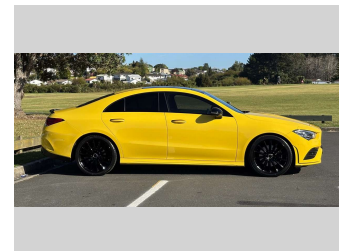

2019 Mercedes-Benz CLA 200 NZ NEW AMG LINE !!!!

Purchase Price **\$29,975**
Includes GST, Registration & Licensing

Finance may be available on this vehicle. Ask one of our friendly staff for more information.

Gain peace of mind with Mechanical Breakdown Insurance. **Ask us how.**

Top features
None Listed

Body Style
4 door, Sedan

Odometer
112,186 km

Engine
1332 cc, In-Line

Fuel Type
Petrol

Transmission
Automatic

Wheels
-

VIN
WDD1183872N000497

Interior
-

Safety
-

Reg No.
MKT637

Ext Colour
YELLOW

History
NZ New, 3 owners

Seats
5 seats

CO2 Emissions
-