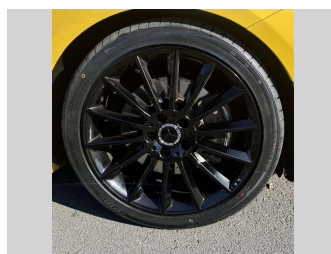

2019 Mercedes-Benz CLA 200 NZ NEW AMG LINE !!!!

Purchase Price **\$29,975**
Includes GST, Registration & Licensing

Finance may be available on this vehicle. Ask one of our friendly staff for more information.

Gain peace of mind with Mechanical Breakdown Insurance. **Ask us how.**

Top features
None Listed

Body Style
4 door, Sedan

Odometer
112,186 km

Engine
1332 cc, In-Line

Fuel Type
Petrol

Transmission
Automatic

Wheels
-

VIN
WDD1183872N000497

Interior
-

Safety
-

Reg No.
MKT637

Ext Colour
YELLOW

History
NZ New, 3 owners

Seats
5 seats

CO2 Emissions
-