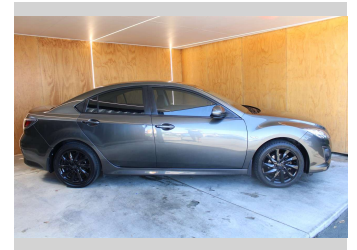

2011 Mazda Mazda6 GSX, 2.5L PETROL, BLACKED

Purchase Price **\$10,990**
Includes GST, Registration & Licensing

Finance may be available on this vehicle. Ask one of our friendly staff for more information.

Body Style
Sedan

Odometer
96,918 km

Engine
2488 cc, Internal Combustion

Fuel Type
Petrol

Transmission
Automatic

Wheels
-

VIN
JM0GH105200212003

Interior
-