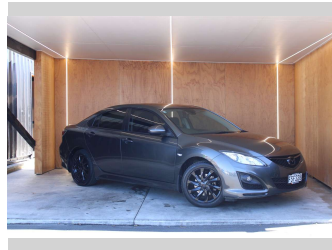

2011 Mazda Mazda6 GSX, 2.5L PETROL, BLACKED

Purchase Price **\$10,990**
Includes GST, Registration & Licensing

Finance may be available on this vehicle. Ask one of our friendly staff for more information.

Body Style
Sedan

Odometer
96,918 km

Engine
2488 cc, Internal Combustion

Fuel Type
Petrol

Transmission
Automatic

Wheels
-

VIN
JM0GH105200212003

Interior
-