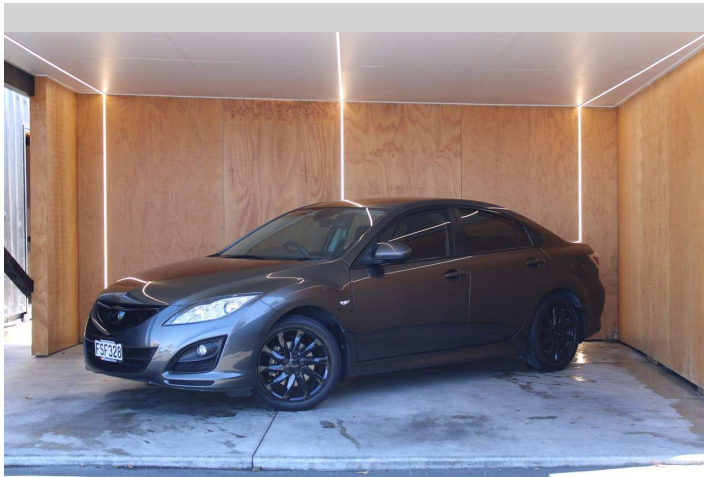

2011 Mazda Mazda6 GSX, 2.5L PETROL, BLACKED

Purchase Price **\$10,990**
Includes GST, Registration & Licensing

Finance may be available on this vehicle. Ask one of our friendly staff for more information.

Body Style
Sedan

Odometer
96,918 km

Engine
2488 cc, Internal Combustion

Fuel Type
Petrol

Transmission
Automatic

Wheels
-

VIN
JM0GH105200212003

Interior
-

Interior
-

Safety
-

Stock ID: 28672