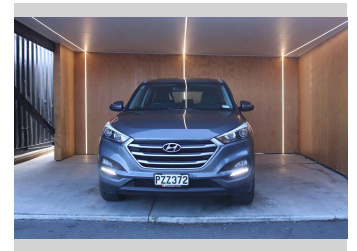

# 2016 Hyundai Tucson 2.0L NZ NEW, FAMILY SIZE!!!

**Purchase Price** **\$12,990**  
Includes GST, Registration & Licensing

Finance may be available on this vehicle. Ask one of our friendly staff for more information.

UDC  
New Zealand's Finance Company  
MARAC  
MEANS FINANCE

Gain peace of mind with Mechanical Breakdown Insurance. **Ask us how.**

autosure  
INSURANCE

- Top features**
- » Air Bag(s)
  - » Air Conditioning
  - » Alloys
  - » Alloys
  - » Bluetooth
  - » Car Stereo
  - » Central Locking
  - » Central Locking
  - » Climate Control
  - » Cruise Control
  - » Cruise Control
  - » Electric Mirrors
  - » Electric Mirrors
  - » Electric Windows
  - » NZ NEW
  - » Parking Sensors
  - » Power Steering
  - » Remote Locking

Body Style  
**5 door, Wagon**

Odometer  
**180,466 km**

Engine  
**1999 cc, Internal Combustion**

Fuel Type  
**Petrol**

Transmission  
**Automatic**

Wheels  
-

VIN  
**KMHJ2814MHU243658**

Interior  
-