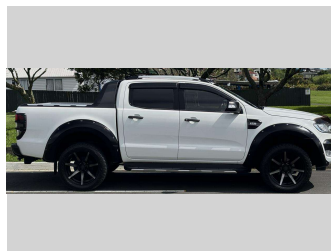

# 2016 Ford Ranger WILDTRAK 4X4 BEAST!!

**Purchase Price** **\$33,975**  
Includes GST, Registration & Licensing

Finance may be available on this vehicle. Ask one of our friendly staff for more information.

Gain peace of mind with Mechanical Breakdown Insurance. **Ask us how.**

**Top features**  
None Listed

Body Style  
**4 door, Ute**

Odometer  
**134,497 km**

Engine  
**3198 cc, In-Line**

Fuel Type  
**Diesel**