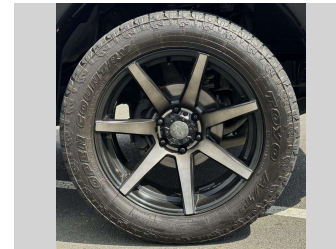

# 2016 Ford Ranger WILDTRAK 4X4 BEAST!!

**Purchase Price** **\$33,975**  
Includes GST, Registration & Licensing

Finance may be available on this vehicle. Ask one of our friendly staff for more information.