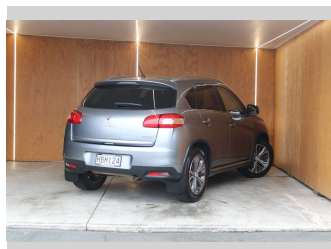

2013 Peugeot 4008 ALLURE 2.0L LEATHER

Purchase Price **\$10,990**
Includes GST, Registration & Licensing

Finance may be available on this vehicle. Ask one of our friendly staff for more information.

Gain peace of mind with Mechanical Breakdown Insurance. **Ask us how.**

Top features

- » Air Conditioning
- » Alloys
- » Alloys
- » Car Stereo
- » Central Locking
- » Cruise Control
- » Cruise Control
- » Electric Mirrors
- » Electric Mirrors
- » Electric Windows
- » Leather Seats
- » NZ NEW
- » Power Steering
- » Remote Locking
- » Tinted Windows

Body Style
Wagon

Odometer
129,751 km

Engine
1997 cc, Internal Combustion

Fuel Type
Petrol

Transmission
Automatic

Wheels
-

VIN
VF3BUAFZHDZ805035

Interior
-