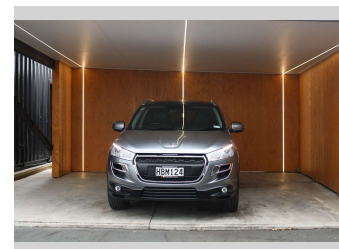

2013 Peugeot 4008 ALLURE 2.0L LEATHER

Purchase Price **$10,990**
Includes GST, Registration & Licensing

Finance may be available on this vehicle. Ask one of our friendly staff for more information.

Gain peace of mind with Mechanical Breakdown Insurance. **Ask us how.**

Top features

- » Air Conditioning
- » Alloys
- » Alloys
- » Car Stereo
- » Central Locking
- » Cruise Control
- » Cruise Control
- » Electric Mirrors
- » Electric Mirrors
- » Electric Windows
- » Leather Seats
- » NZ NEW
- » Power Steering
- » Remote Locking
- » Tinted Windows

Body Style
Wagon

Odometer
129,751 km

Engine
1997 cc, Internal Combustion

Fuel Type
Petrol

Transmission
Automatic

Wheels
-

VIN
VF3BUAFZHDZ805035

Interior
-

Safety
-

Reg No.
HBM124

Ext Colour
Grey

History
NZ New

Seats
5 seats

CO2 Emissions
-

Energy Economy
-

Stock ID: 27672

Pearce Brothers | Phone 09 250 1987 | Email joel@pearcebrothers.co.nz
155 Cavendish Drive, Manukau, Auckland 2104, New Zealand
www.pearcebrothers.co.nz