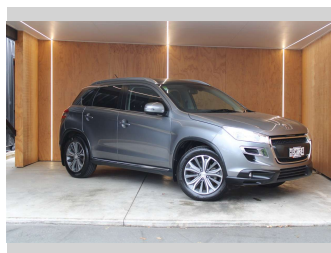

2013 Peugeot 4008 ALLURE 2.0L LEATHER

Purchase Price **\$10,990**
Includes GST, Registration & Licensing

Finance may be available on this vehicle. Ask one of our friendly staff for more information.

Gain peace of mind with Mechanical Breakdown Insurance. **Ask us how.**

Top features

- » Air Conditioning
- » Alloys
- » Alloys
- » Car Stereo
- » Central Locking
- » Cruise Control
- » Cruise Control
- » Electric Mirrors
- » Electric Mirrors
- » Electric Windows
- » Leather Seats
- » NZ NEW
- » Power Steering
- » Remote Locking
- » Tinted Windows

Body Style
Wagon

Odometer
129,751 km

Engine
1997 cc, Internal Combustion

Fuel Type
Petrol

Transmission
Automatic

Wheels
-

VIN
VF3BUAFZHDZ805035

Interior
-