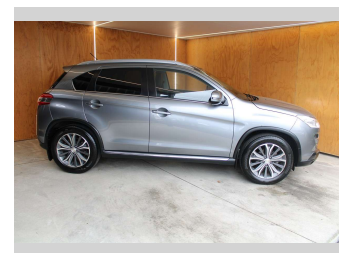

2013 Peugeot 4008 ALLURE 2.0L LEATHER

Purchase Price **\$10,990**
Includes GST, Registration & Licensing

Finance may be available on this vehicle. Ask one of our friendly staff for more information.

Gain peace of mind with Mechanical Breakdown Insurance. **Ask us how.**

Top features

- » Air Conditioning
- » Alloys
- » Alloys
- » Car Stereo
- » Central Locking
- » Cruise Control
- » Cruise Control
- » Electric Mirrors
- » Electric Mirrors
- » Electric Windows
- » Leather Seats
- » NZ NEW
- » Power Steering
- » Remote Locking
- » Tinted Windows

Body Style
Wagon

Odometer
129,751 km

Engine
1997 cc, Internal Combustion

Fuel Type
Petrol

Transmission
Automatic

Wheels
-

VIN
VF3BUAFZHDZ805035

Interior
-