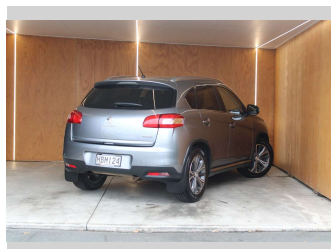

2013 Peugeot 4008 ALLURE 2.0L LEATHER

Purchase Price **\$9,990**
Includes GST, Registration & Licensing

Finance may be available on this vehicle. Ask one of our friendly staff for more information.

Gain peace of mind with Mechanical Breakdown Insurance. **Ask us how.**

Top features

- » Air Conditioning
- » Alloys
- » Alloys
- » Car Stereo
- » Central Locking
- » Cruise Control
- » Cruise Control
- » Electric Mirrors
- » Electric Mirrors
- » Electric Windows
- » Leather Seats
- » NZ NEW
- » Power Steering
- » Remote Locking
- » Tinted Windows

Body Style
Wagon

Odometer
129,751 km

Engine
1997 cc, Internal Combustion

Fuel Type
Petrol

Transmission
Automatic

Wheels
-

VIN
VF3BUAFZHDZ805035

Interior
-