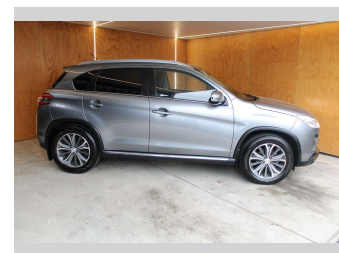

2013 Peugeot 4008 ALLURE 2.0L LEATHER

Purchase Price **\$9,990**
Includes GST, Registration & Licensing

Finance may be available on this vehicle. Ask one of our friendly staff for more information.

Gain peace of mind with Mechanical Breakdown Insurance. **Ask us how.**

Top features

- » Air Conditioning
- » Alloys
- » Alloys
- » Car Stereo
- » Central Locking
- » Cruise Control
- » Cruise Control
- » Electric Mirrors
- » Electric Mirrors
- » Electric Windows
- » Leather Seats
- » NZ NEW
- » Power Steering
- » Remote Locking
- » Tinted Windows

Body Style
Wagon

Odometer
129,751 km

Engine
1997 cc, Internal Combustion

Fuel Type
Petrol

Transmission
Automatic

Wheels
-

VIN
VF3BUAFZHDZ805035

Interior
-