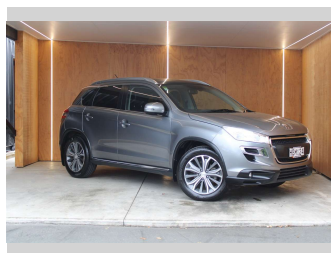

2013 Peugeot 4008 ALLURE 2.0L LEATHER

Purchase Price **\$9,990**
Includes GST, Registration & Licensing

Finance may be available on this vehicle. Ask one of our friendly staff for more information.

Gain peace of mind with Mechanical Breakdown Insurance. **Ask us how.**

Top features

- » Air Conditioning
- » Alloys
- » Alloys
- » Car Stereo
- » Central Locking
- » Cruise Control
- » Cruise Control
- » Electric Mirrors
- » Electric Mirrors
- » Electric Windows
- » Leather Seats
- » NZ NEW
- » Power Steering
- » Remote Locking
- » Tinted Windows

Body Style
Wagon

Odometer
129,751 km

Engine
1997 cc, Internal Combustion

Fuel Type
Petrol

Transmission
Automatic

Wheels
-

VIN
VF3BUAFZHDZ805035

Interior
-