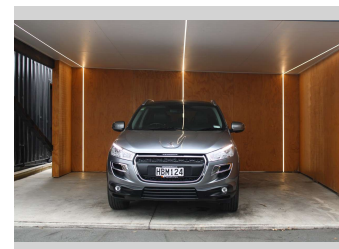

2013 Peugeot 4008 ALLURE 2.0L LEATHER

Purchase Price **$9,990**
Includes GST, Registration & Licensing

Finance may be available on this vehicle. Ask one of our friendly staff for more information.

Gain peace of mind with Mechanical Breakdown Insurance. **Ask us how.**

Top features

- » Air Conditioning
- » Alloys
- » Alloys
- » Car Stereo
- » Central Locking
- » Cruise Control
- » Cruise Control
- » Electric Mirrors
- » Electric Mirrors
- » Electric Windows
- » Leather Seats
- » NZ NEW
- » Power Steering
- » Remote Locking
- » Tinted Windows

Body Style
Wagon

Odometer
129,751 km

Engine
1997 cc, Internal Combustion

Fuel Type
Petrol

Transmission
Automatic

Wheels
-

VIN
VF3BUAFZHDZ805035

Interior
-

Safety
-

Reg No.
HBM124

Ext Colour
Grey

History
NZ New

Seats
5 seats

CO2 Emissions
-

Energy Economy
-

Stock ID: 27672

Pearce Brothers | Phone 09 250 1987 | Email joel@pearcebrothers.co.nz
155 Cavendish Drive, Manukau, Auckland 2104, New Zealand
www.pearcebrothers.co.nz