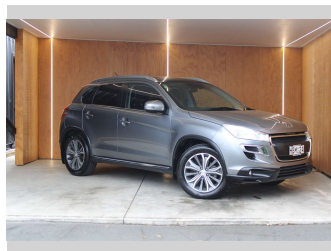

2013 Peugeot 4008 ALLURE 2.0L LEATHER

Purchase Price **\$9,990**
Includes GST, Registration & Licensing

Finance may be available on this vehicle. Ask one of our friendly staff for more information.

Gain peace of mind with Mechanical Breakdown Insurance. **Ask us how.**

Top features

- » Air Conditioning
- » Alloys
- » Alloys
- » Car Stereo
- » Central Locking
- » Cruise Control
- » Cruise Control
- » Electric Mirrors
- » Electric Mirrors
- » Electric Windows
- » Leather Seats
- » NZ NEW
- » Power Steering
- » Remote Locking
- » Tinted Windows

Body Style
Wagon

Odometer
129,751 km

Engine
1997 cc, Internal Combustion

Fuel Type
Petrol

Transmission
Automatic

Wheels
-

VIN
VF3BUAFZHDZ805035

Interior
-