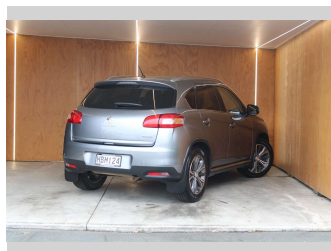

2013 Peugeot 4008 ALLURE 2.0L LEATHER

Purchase Price **\$9,990**
Includes GST, Registration & Licensing

Finance may be available on this vehicle. Ask one of our friendly staff for more information.

Gain peace of mind with Mechanical Breakdown Insurance. **Ask us how.**

Top features

- » Air Conditioning
- » Alloys
- » Alloys
- » Car Stereo
- » Central Locking
- » Cruise Control
- » Cruise Control
- » Electric Mirrors
- » Electric Mirrors
- » Electric Windows
- » Leather Seats
- » NZ NEW
- » Power Steering
- » Remote Locking
- » Tinted Windows

Body Style
Wagon

Odometer
129,751 km

Engine
1997 cc, Internal Combustion

Fuel Type
Petrol

Transmission
Automatic

Wheels
-

VIN
VF3BUAFZHDZ805035

Interior
-