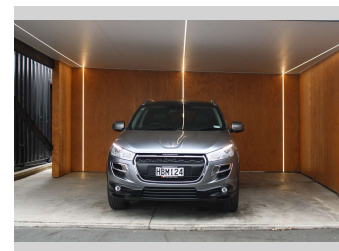

2013 Peugeot 4008 ALLURE 2.0L LEATHER

Purchase Price **$9,990**
Includes GST, Registration & Licensing

Finance may be available on this vehicle. Ask one of our friendly staff for more information.

Gain peace of mind with Mechanical Breakdown Insurance. **Ask us how.**

Top features

- » Air Conditioning
- » Alloys
- » Alloys
- » Car Stereo
- » Central Locking
- » Cruise Control
- » Cruise Control
- » Electric Mirrors
- » Electric Mirrors
- » Electric Windows
- » Leather Seats
- » NZ NEW
- » Power Steering
- » Remote Locking
- » Tinted Windows

Body Style
Wagon

Odometer
129,751 km

Engine
1997 cc, Internal Combustion

Fuel Type
Petrol

Transmission
Automatic

Wheels
-

VIN
VF3BUAFZHDZ805035

Interior
-

Safety
-

Reg No.
HBM124

Ext Colour
Grey

History
NZ New

Seats
5 seats

CO2 Emissions
-

Energy Economy
-

Stock ID: 27672