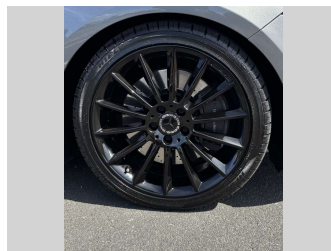

2019 Mercedes-Benz A 250 AMG NZ NEW 4 MATIC

Purchase Price **\$33,975**
Includes GST, Registration & Licensing

Finance may be available on this vehicle. Ask one of our friendly staff for more information.

Gain peace of mind with Mechanical Breakdown Insurance. **Ask us how.**

Top features
None Listed

Body Style
5 door, Hatchback

Odometer
89,233 km

Engine
1991 cc, In-Line

Fuel Type
Petrol

Transmission
Automatic, 4WD

Wheels
-

VIN
WDD1770472N047035

Interior
-

Safety
-

Reg No.
RBK708

Ext Colour
Grey

History
NZ New, 3 owners

Seats
5 seats