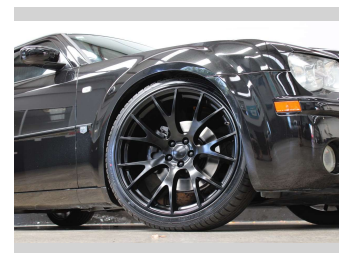

2006 Chrysler 300C 5.7 V8 HEMI 22"ALLOYS LTHR

Purchase Price **\$18,990**
Includes GST, Registration & Licensing

Finance may be available on this vehicle. Ask one of our friendly staff for more information.

Safety
-

Reg No.
LTP487

Ext Colour
Black

History
Ex-Overseas

Seats
5 seats

CO2 Emissions
-

Energy Economy
-

Stock ID: 28557