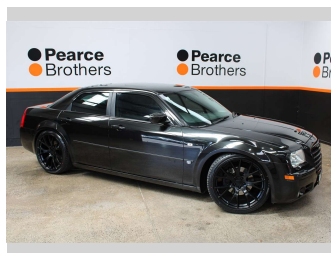

2006 Chrysler 300C 5.7 V8 HEMI 22"ALLOYS LTHR

Purchase Price **\$18,990**
Includes GST, Registration & Licensing

Finance may be available on this vehicle. Ask one of our friendly staff for more information.

Body Style
Sedan

Odometer
116,726 km

Engine
5654 cc, Internal Combustion

Fuel Type
Petrol

Transmission
Automatic

Wheels
-

VIN
1C3H9E3H56Y153933

Interior
-

Safety
-

Reg No.
LTP487

Ext Colour
Black

History
Ex-Overseas

Seats
5 seats

CO2 Emissions
-

Energy Economy
-

Stock ID: 28557