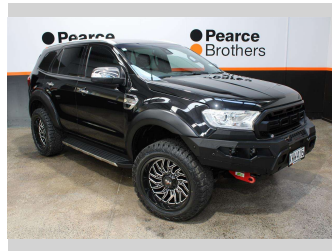

2017 Ford Everest TITANIUM 4WD BEASTMODE

Purchase Price **\$42,990**
Includes GST, Registration & Licensing

Finance may be available on this vehicle. Ask one of our friendly staff for more information.

Gain peace of mind with Mechanical Breakdown Insurance. **Ask us how.**

Body Style
4 door, Wagon

Odometer
157,276 km

Engine
3198 cc, Internal Combustion

Fuel Type
Diesel

Transmission
Automatic

Wheels
-

VIN
MNAAXXMAWAHA0XXXX

Interior
-

Safety
-

Reg No.
KWW416

Ext Colour
Black

History
NZ New

Seats
7 seats

CO2 Emissions
-

Energy Economy
-

Stock ID: 26496