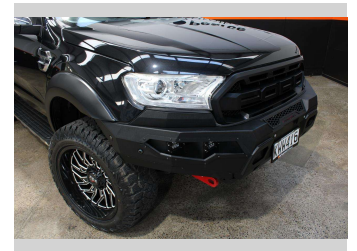

2017 Ford Everest TITANIUM 4WD BEASTMODE

Purchase Price **\$42,990**
Includes GST, Registration & Licensing

Finance may be available on this vehicle. Ask one of our friendly staff for more information.

Gain peace of mind with Mechanical Breakdown Insurance. **Ask us how.**

Body Style
4 door, Wagon

Odometer
157,276 km

Engine
3198 cc, Internal Combustion

Fuel Type
Diesel

Transmission
Automatic

Wheels
-

VIN
MNAAXXMAWAHA0XXXX

Interior
-