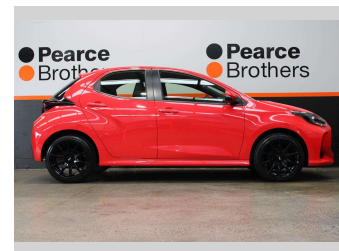

2022 Toyota YARIS GX 1.5P NZ NEW, LIKE NEW

Purchase Price **\$21,990**
Includes GST, Registration & Licensing

Finance may be available on this vehicle. Ask one of our friendly staff for more information.

Body Style
5 door, Hatchback

Odometer
6,811 km

Engine
1490 cc, Internal Combustion

Fuel Type
Petrol

Transmission
CVT

Wheels
-

VIN
JTDKAAA3201006140

Interior
-