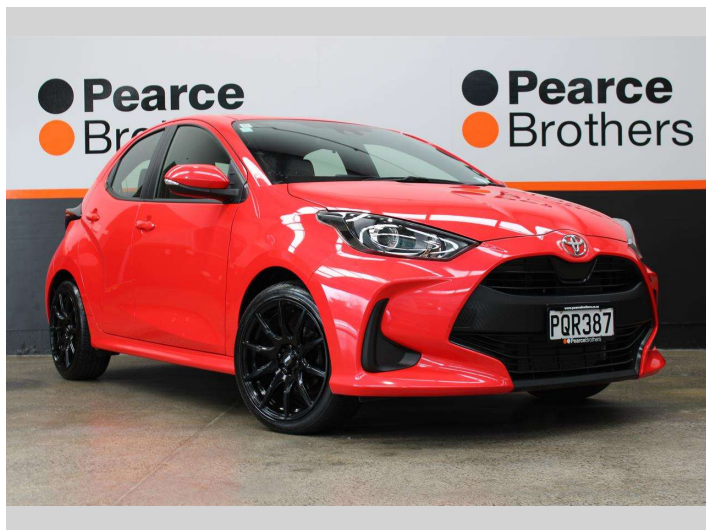

2022 Toyota YARIS GX 1.5P NZ NEW, LIKE NEW

Purchase Price **\$21,990**
Includes GST, Registration & Licensing

Finance may be available on this vehicle. Ask one of our friendly staff for more information.

Body Style
5 door, Hatchback

Odometer
6,811 km

Engine
1490 cc, Internal Combustion

Fuel Type
Petrol

Transmission
CVT

Wheels
-

VIN
JTDKAAA3201006140

Interior
-

Safety

Based on 2020 ANCAP rating for 20+ models

Reg No.
PQR387

Ext Colour
Red

History
NZ New

Seats
5 seats

CO2 Emissions
★★★★☆
126 grams/km

Energy Economy
★★★★☆☆