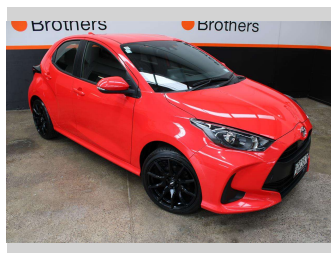

2022 Toyota YARIS GX 1.5P NZ NEW, LIKE NEW

Purchase Price **\$21,990**
Includes GST, Registration & Licensing

Finance may be available on this vehicle. Ask one of our friendly staff for more information.

Body Style
5 door, Hatchback

Odometer
6,811 km

Engine
1490 cc, Internal Combustion

Fuel Type
Petrol

Transmission
CVT

Wheels
-

VIN
JTDKAAA3201006140

Interior
-