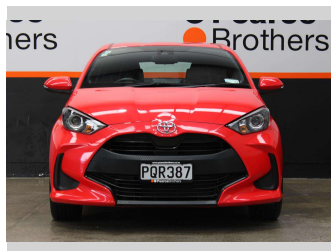

2022 Toyota YARIS GX 1.5P NZ NEW, LIKE NEW

Purchase Price **\$21,990**
Includes GST, Registration & Licensing

Finance may be available on this vehicle. Ask one of our friendly staff for more information.

Body Style
5 door, Hatchback

Odometer
6,811 km

Engine
1490 cc, Internal Combustion

Fuel Type
Petrol

Transmission
CVT

Wheels
-

VIN
JTDKAAA3201006140

Interior
-