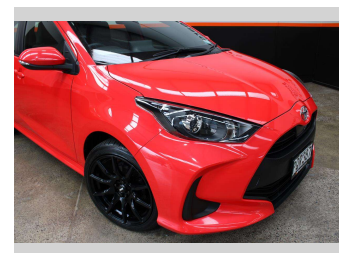

2022 Toyota YARIS GX 1.5P NZ NEW, LIKE NEW

Purchase Price **\$21,990**
Includes GST, Registration & Licensing

Finance may be available on this vehicle. Ask one of our friendly staff for more information.

Body Style
5 door, Hatchback

Odometer
6,811 km

Engine
1490 cc, Internal Combustion

Fuel Type
Petrol

Transmission
CVT

Wheels
-

VIN
JTDKAAA3201006140

Interior
-