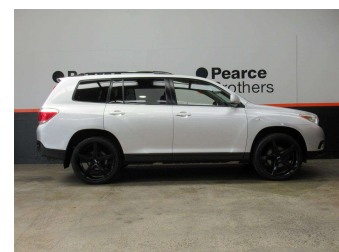

2012 Toyota HIGHLANDER 4WD, 7 SEATER, 22"

Purchase Price **\$18,990**
Includes GST, Registration & Licensing

Finance may be available on this vehicle. Ask one of our friendly staff for more information.

Body Style
5 door, Wagon

Odometer
157,244 km

Engine
3456 cc, Internal Combustion

Fuel Type
Petrol

Transmission
Automatic

Wheels
-

VIN
JTEES41A402201401

Interior
-