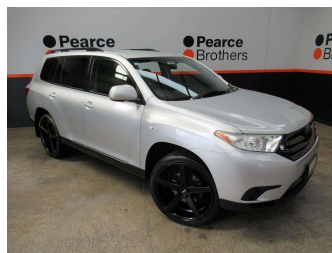

2012 Toyota HIGHLANDER 4WD, 7 SEATER, 22"

Purchase Price **\$18,990**
Includes GST, Registration & Licensing

Finance may be available on this vehicle. Ask one of our friendly staff for more information.

Body Style
5 door, Wagon

Odometer
157,244 km

Engine
3456 cc, Internal Combustion

Fuel Type
Petrol

Transmission
Automatic

Wheels
-

VIN
JTEES41A402201401

Interior
-