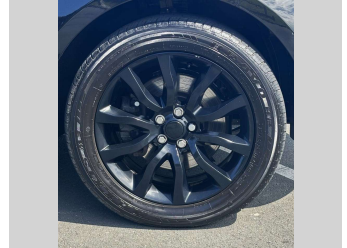

2015 Land Rover RANGE ROVER SPORT TDV6 SE

Purchase Price **\$35,975**
Includes GST, Registration & Licensing

Finance may be available on this vehicle. Ask one of our friendly staff for more information.

Gain peace of mind with Mechanical Breakdown Insurance. **Ask us how.**

Top features

None Listed

Body Style
5 door, SUV

Odometer
152,908 km

Engine
2993 cc, In-Line

Fuel Type
Diesel

Transmission
Automatic, 4WD