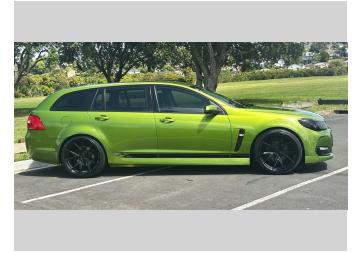

2016 Holden Commodore VF2 SV6 WAGON

Purchase Price **\$27,975**
Includes GST, Registration & Licensing

Finance may be available on this vehicle. Ask one of our friendly staff for more information.

Gain peace of mind with Mechanical Breakdown Insurance. **Ask us how.**

Top features

None Listed

Body Style
5 door, Station Wagon

Odometer
136,736 km

Engine
3564 cc, In-Line

Fuel Type
Petrol

Transmission
Automatic, Rear Wheel

Wheels
-