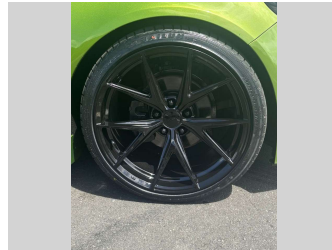

2016 Holden Commodore VF2 SV6 WAGON

Purchase Price **\$27,975**
Includes GST, Registration & Licensing

Finance may be available on this vehicle. Ask one of our friendly staff for more information.

Gain peace of mind with Mechanical Breakdown Insurance. **Ask us how.**

Top features

None Listed

Body Style
5 door, Station Wagon

Odometer
136,736 km

Engine
3564 cc, In-Line

Fuel Type
Petrol

Transmission
Automatic, Rear Wheel

Wheels
-

VIN
6GXXX8E3XXL2406XX

Interior
-

Safety

Based on 2024 UCSR rating for 13-17 models

Reg No.
-

Ext Colour
Green

History
NZ New

Seats
5 seats