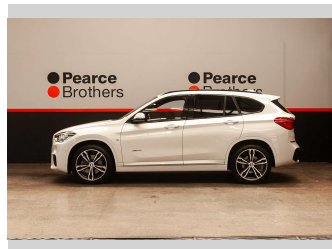

2016 BMW X1 X25i, NZ NEW, 4X4, TINTS

Purchase Price **\$19,990**
Includes GST, Registration & Licensing

Finance may be available on this vehicle. Ask one of our friendly staff for more information.

Gain peace of mind with Mechanical Breakdown Insurance. **Ask us how.**

Body Style
5 door, Wagon

Odometer
114,862 km

Engine
1998 cc, Internal Combustion

Fuel Type
Petrol

Transmission
Automatic

Wheels
-

VIN
WBAHT120805C99916

Interior
-