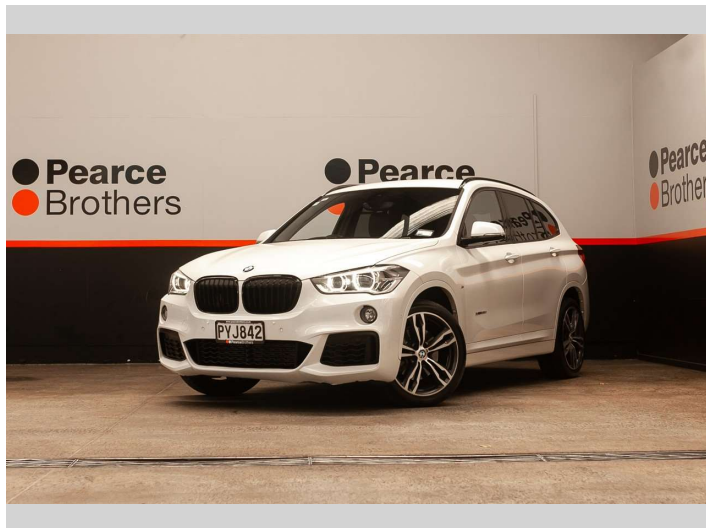

2016 BMW X1 X25i, NZ NEW, 4X4, TINTS

Purchase Price **\$19,990**
Includes GST, Registration & Licensing

Finance may be available on this vehicle. Ask one of our friendly staff for more information.

Gain peace of mind with Mechanical Breakdown Insurance. **Ask us how.**

Body Style
5 door, Wagon

Odometer
114,862 km

Engine
1998 cc, Internal Combustion

Fuel Type
Petrol

Transmission
Automatic

Wheels
-

VIN
WBAHT120805C99916

Interior
-

Safety
-

Reg No.
PYJ842

Ext Colour
White

History
NZ New

Seats
5 seats

CO2 Emissions
-

Energy Economy
-

Stock ID: 27768