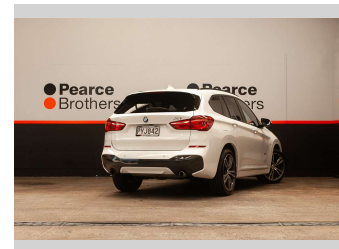

2016 BMW X1 X25i, NZ NEW, 4X4, TINTS

Purchase Price **\$19,990**
Includes GST, Registration & Licensing

Finance may be available on this vehicle. Ask one of our friendly staff for more information.

Gain peace of mind with Mechanical Breakdown Insurance. **Ask us how.**

Body Style
5 door, Wagon

Odometer
114,862 km

Engine
1998 cc, Internal Combustion

Fuel Type
Petrol

Transmission
Automatic

Wheels
-

VIN
WBAHT120805C99916

Interior
-