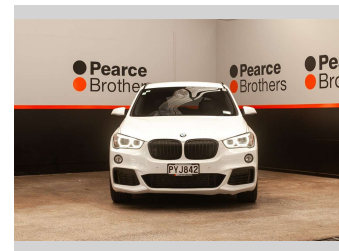

2016 BMW X1 X25i, NZ NEW, 4X4, TINTS

Purchase Price **\$19,990**
Includes GST, Registration & Licensing

Finance may be available on this vehicle. Ask one of our friendly staff for more information.

Gain peace of mind with Mechanical Breakdown Insurance. **Ask us how.**

Body Style
5 door, Wagon

Odometer
114,862 km

Engine
1998 cc, Internal Combustion

Fuel Type
Petrol

Transmission
Automatic

Wheels
-

VIN
WBAHT120805C99916

Interior
-