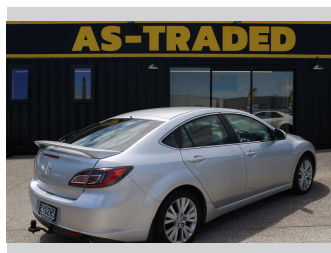

2009 Mazda 6 GSX, NZ NEW, 2.5L

Purchase Price **\$6,485**
Includes GST, Registration & Licensing

Finance may be available on this vehicle. Ask one of our friendly staff for more information.

UDC
New Zealand's Finance Company
MARAC
MEANS FINANCE

Gain peace of mind with Mechanical Breakdown Insurance. **Ask us how.**

autosure
INSURANCE

Top features
None Listed

Body Style
Hatchback

Odometer
212,477 km

Engine
2489 cc, Internal Combustion

Fuel Type
Petrol