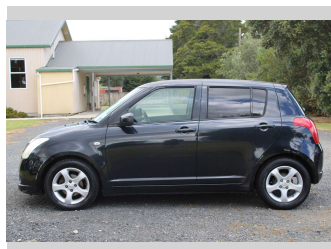

2006 Suzuki Swift 1.5L AUTO, ECO, ALLOYS

Purchase Price **\$2,990**
Includes GST, Registration & Licensing

Finance may be available on this vehicle. Ask one of our friendly staff for more information.

Gain peace of mind with Mechanical Breakdown Insurance. **Ask us how.**

Top features
None Listed

Body Style
Hatchback

Odometer
Odometer is inaccurate

Engine
1490 cc, Internal Combustion

Fuel Type
Petrol

Transmission
Automatic

Wheels
-

VIN
7A8GK0C0708150749