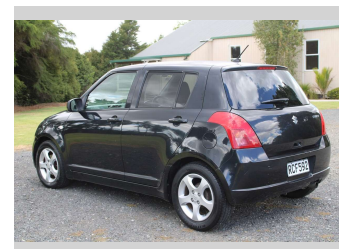

2006 Suzuki Swift 1.5L AUTO, ECO, ALLOYS

Purchase Price **\$2,990**
Includes GST, Registration & Licensing

Finance may be available on this vehicle. Ask one of our friendly staff for more information.

Gain peace of mind with Mechanical Breakdown Insurance. **Ask us how.**

Top features
None Listed

Body Style
Hatchback

Odometer
Odometer is inaccurate

Engine
1490 cc, Internal Combustion

Fuel Type
Petrol

Transmission
Automatic

Wheels
-

VIN
7A8GK0C0708150749

Interior
-

Safety
-

Reg No.
RCF592

Ext Colour
Black

History
Ex-Overseas

Seats
5 seats

CO2 Emissions
-

Energy Economy
-