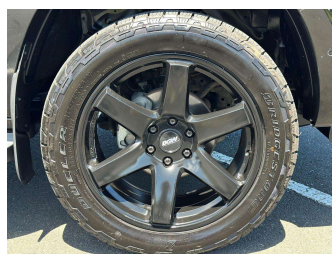

2020 LDV T60 LUXURY 4WD 2.8DT/4WD

Purchase Price **$25,975**
Includes GST, Registration & Licensing

Finance may be available on this vehicle. Ask one of our friendly staff for more information.

Gain peace of mind with Mechanical Breakdown Insurance. **Ask us how.**

Top features
None Listed

Body Style
4 door, Ute

Odometer
69,925 km

Engine
2776 cc, In-Line

Fuel Type
Diesel

Transmission
Automatic, 4WD

Wheels
-

VIN
LSFAM11A3LA058679

Interior
-

Safety
-

Reg No.
MYH652

Ext Colour
Black

History
NZ New, 3 owners

Seats
5 seats

CO2 Emissions
-

Energy Economy
-

Stock ID: 34617

Pearce Brothers | Phone 0800 080 061 | Email adam@pearcebrothers.co.nz
103 Great South Road, Papatoetoe, Auckland 2113, New Zealand
www.pearcebrothers.co.nz

4.68 | 484 reviews