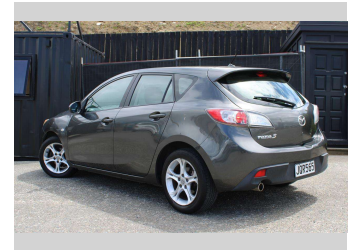

# 2010 Mazda 3 2.0 AUTO ON ALLOYS GLX SPEC

**Purchase Price** **\$6,885**  
Includes GST, Registration & Licensing

Finance may be available on this vehicle. Ask one of our friendly staff for more information.

Gain peace of mind with Mechanical Breakdown Insurance. **Ask us how.**

**Top features**  
 None Listed

Body Style  
**Hatchback**

Odometer  
**148,877 km**

Engine  
**1999 cc, Internal Combustion**

Fuel Type  
**Petrol**