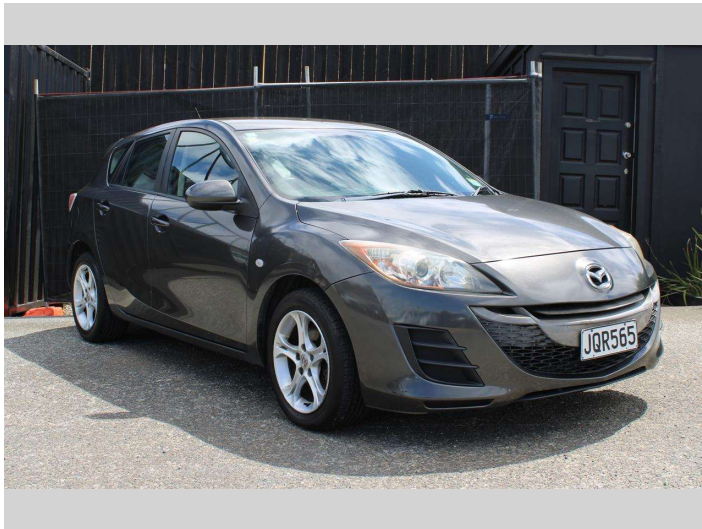

# 2010 Mazda 3 2.0 AUTO ON ALLOYS GLX SPEC

**Purchase Price** **\$6,885**  
Includes GST, Registration & Licensing

Finance may be available on this vehicle. Ask one of our friendly staff for more information.

Gain peace of mind with Mechanical Breakdown Insurance. **Ask us how.**

**Top features**  
 None Listed

Body Style  
**Hatchback**

Odometer  
**148,877 km**

Engine  
**1999 cc, Internal Combustion**

Fuel Type  
**Petrol**

Transmission  
**Automatic**

Wheels  
 -

VIN  
**JM0BL10F100157356**

Interior  
 -

Safety  
 -

Reg No.  
**JQR565**

Ext Colour  
**Grey**

History  
**NZ New**